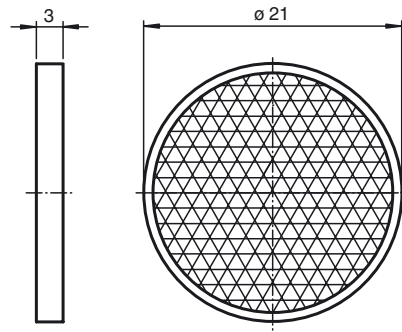

Dimensions

Model Number

REF-MA21

Reflector with Micro-structure, round \varnothing 21 mm, self-adhesive

Features

- Self-adhesive for simple installation
- Micro-structure

Technical data

General specifications

Construction type	circular
Tripel height	approx. 1.2 mm

Ambient conditions

Ambient temperature	-20 ... 85 °C (-4 ... 185 °F)
---------------------	-------------------------------

Mechanical specifications

Material	PMMA/ABS
Dimensions	Diameter: 21 mm
Mounting	self-adhesive