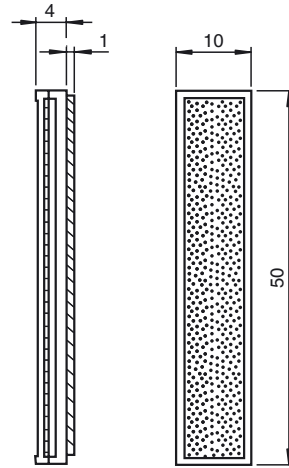

## Dimensions

### Model Number

**REF-MA50**

Reflector with Micro-structure, rectangular 10 mm x 50 mm, self-adhesive

### General specifications

Construction type	rectangular
Tripel height	approx. 1.2 mm

### Mechanical specifications

Material	PMMA/ABS
Dimensions	10 mm x 50 mm x 5 mm
Mounting	self-adhesive