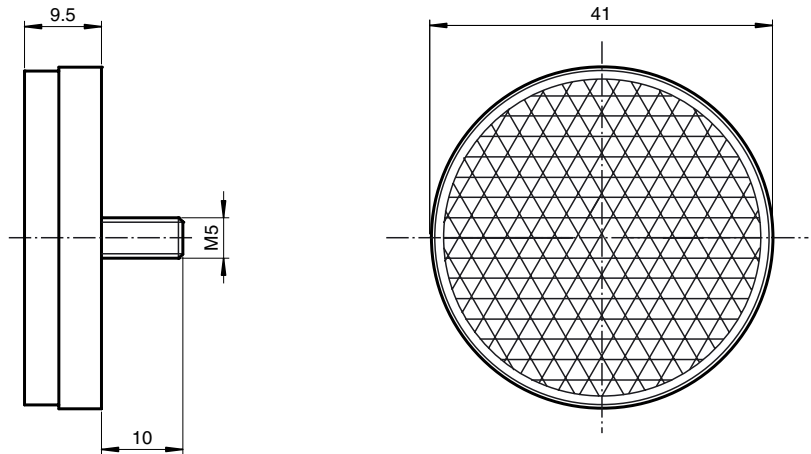

## Dimensions

### Model Number

**REF-S42**

Reflector, round  $\varnothing$  42 mm, screw fixing  
M5

### Mechanical specifications

Material PMMA/ABS

Dimensions Diameter: 42 mm

Mounting screw fixing