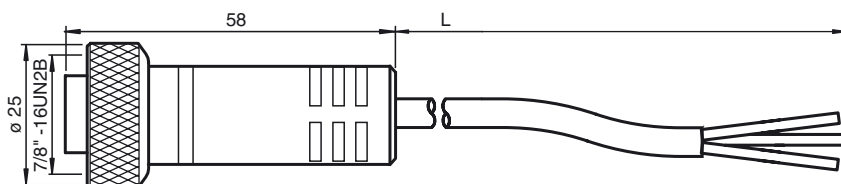

Model Number

V93-G-YE4M-STOOW

Female cordset, 7/8", 3-pin, STOOW cable

Features

- Thread 7/8"

Dimensions

Technical data

General specifications

Number of pins	3
Connection 1	socket
Construction type 1	straight
Threading 1	7/8"
Connection 2	cable end

Electrical specifications

Operating voltage	U_B	max. 600 V
Test voltage		1500 V
Operating current		13 A
Volume resistance		< 5 m Ω

Ambient conditions

Ambient temperature	-40 ... 105 °C (-40 ... 221 °F)
---------------------	---------------------------------

Mechanical specifications

Protection degree	IP67
Material	
Contacts	Cu alloy gold plated
Body	PVC, yellow
Cable	PVC
Slotted nut	clear anodized aluminum
Core insulation	PVC
Cable	fine-strand, flexible
Sheath diameter	Ø 9.9 mm
Bending radius	10 x cable diameter
Color	yellow
Cores	3 x 1.5 mm ² (16 AWG)
Length	L
Note	STOOW UL Standard