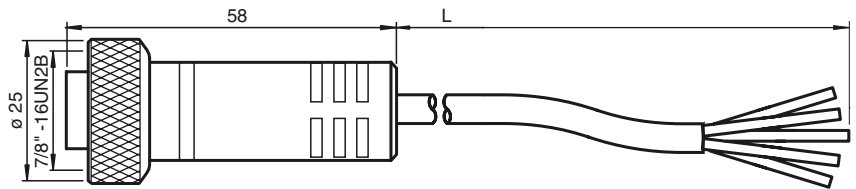

Model Number

V95-G-YE2M-STOOW

Female cordset, 7/8", 5-pin, STOOW cable

Features

- Thread 7/8"

Dimensions

Technical data

General specifications

Number of pins	5
Connection 1	socket
Construction type 1	straight
Threading 1	7/8"
Connection 2	cable end

Electrical specifications

Operating voltage	U_B	max. 600 V
Test voltage		1500 V
Operating current		8 A
Volume resistance		< 5 m Ω

Ambient conditions

Ambient temperature	-40 ... 105 °C (-40 ... 221 °F)
---------------------	---------------------------------

Mechanical specifications

Protection degree	IP67
Material	
Contacts	Cu alloy gold plated
Body	PVC, yellow
Cable	PVC
Slotted nut	clear anodized aluminum
Core insulation	PVC
Cable	fine-strand, flexible
Sheath diameter	Ø 12.9 mm
Bending radius	10 x cable diameter
Color	yellow
Cores	5 x 1.5 mm ² (16 AWG)
Length	L
Note	STOOW UL Standard