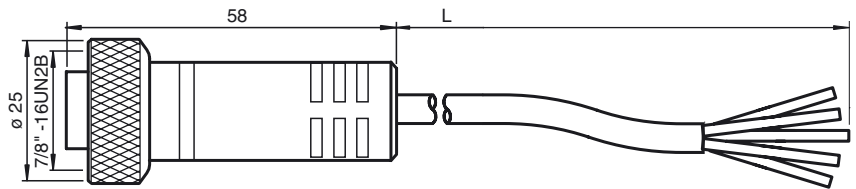

### Model Number

**V95-G-YE4M-STOOW**

Female cordset, 7/8", 5-pin, STOOW cable

### Features

- Thread 7/8"

### Dimensions

#### General specifications

Number of pins	5
Connection 1	socket
Construction type 1	straight
Threading 1	7/8"
Connection 2	cable end