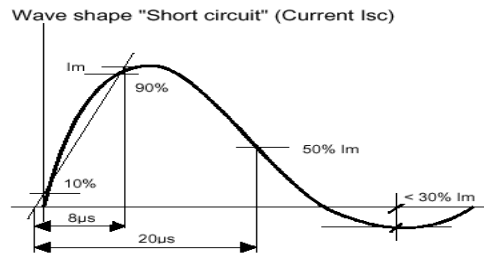

Kunde / customer :

Artikelnummer / part number : **820 551 406**

Datum / Date : **2010-07-19**

Bezeichnung :

description : **Disk Varistor Standard WE-VD**

DIAM: **5** mm

ROHS Compliant

A Elektrische Eigenschaften / Electrical Properties :

TECHNICAL DATA

Part Number	Breakdown Voltage (V@mA) (*1)	Tolerance (%)	Working Voltage		Clamping Voltage V (*2)	Current Clamp. Volt. (A)	Peak Current Withstanding C. A (*3)
			AC	DC			
820 551 406	22	15	14	18	48	1	100

* 1 The varistor voltage was measured at 0.1 mA current for 5 mm diameter and 1 mA current for other

* 2 The Clamping voltage measured at "Current Clamping Voltage" see next column

* 3 The Peak Current was tested at 8/20 μ s waveform for 1 time

Part Number	Rated Wattage (W)	Energy J (*4)	Capacitance pF (*5)	UL (*6)	Certification		Diameter (mm)
					CSA (*7)	VDE (*8)	
820 551 406	0.01	0.7	1130	yes	-	yes	5

* 4. The Energy measured at 10/1000 μ s waveform for 1 time

* 5. The capacitance value measured at standard frequency @ 1kHz

* 6. Certification UL N°E332875

* 7. Certification CSA N°224856

* 8. Certification VDE N°40016998 & 40016986

Wave during	T1	T2
8/20 μs	8 μs	20 μs
10/1000 μs	10 μs	1000 μs

ORDER CODE

820

Varistor Type

MARKING CODE

X X XXX X

Serie

Diameter

Vrms Voltage

Tolerance

Code

Special Type

S

Disc Varistor

5 = Standard
4 = High Surge

5 = 5 mm
7 = 7 mm
1 = 10 mm
4 = 14 mm
2 = 20 mm

5 = 5%
1 = 10%
6 = 15%
2 = 20%
7 = 25%
3 = 30%

Example:
180 = 18 V
271 = 270 V
102 = 1 000 V