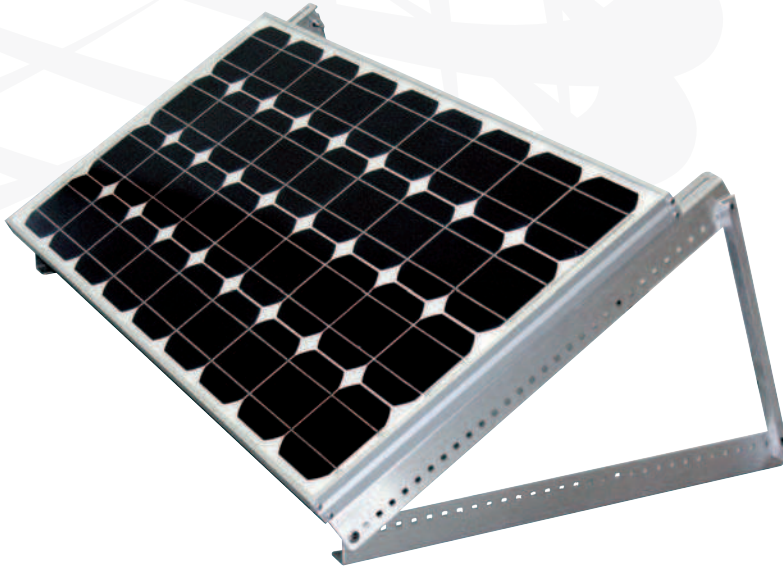

samlexsolar
A Division of Samlex America Inc.

ACCESSORIES

Adjustable Tilt Solar Panel Mount

Model
ADJ-28
(2) x 28" width

Design Features

- Samlex aluminum adjustable solar mounts allow you to tilt your panel for optimal sun exposure, amplifying solar energy collection by up to 50%.
- Weather resistant aluminum construction
- Choose your incline according to the time of the year – optimal for winter RVing
- Over 30 adjustable settings between 0-90°!

Contains:

- 2 x 28" Mounting Rails for base support
- 2 x 28" Mounting Rails for supporting solar panel
- 2 x 14" Aluminum Brackets for setting tilt angle
- Carriage bolts & wing nuts

NEW FOR 2010!
2 YEAR WARRANTY

MODEL	MATERIAL	DIMENSIONS
ADJ-28	Aluminum	28"

NOTE: Specifications are subject to change without notice