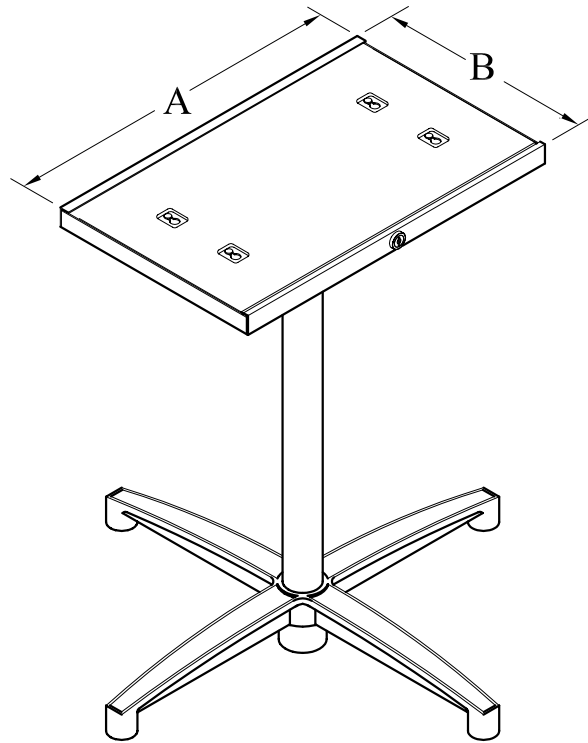

4100 SERIES PEDESTAL MOUNTS

MODEL NO.	SWIVEL	TILT	LOAD LIMIT	PLATFORM WIDTH (A)	PLATFORM DEPTH (B)	PEDESTAL HEIGHT	PLATFORM TYPE	FINISH
4100	360°	0°	65 lbs	19"	12"	24" OR 28" *	Locking	Black Wrinkle
4101	360°	0°	65 lbs	15"	12"	24" OR 28" *	Locking	Black Wrinkle
4102	360°	0°	65 lbs	23"	11"	24" OR 28" *	Locking	Black Wrinkle
4107	360°	0°	65 lbs	17"	12"	24" OR 28" *	Locking	Black Wrinkle
4108	360°	0°	65 lbs	14"	11"	24" OR 28" *	Locking	Black Wrinkle
4110	360°	0°	65 lbs	10"	12"	24" OR 28" *	Locking	Black Wrinkle
4112	360°	0°	65 lbs	12"	11"	24" OR 28" *	Locking	Black Wrinkle
4118	360°	0°	65 lbs	18"	8-1/2"	24" OR 28" *	Locking	Black Wrinkle
4119	360°	0°	65 lbs	19-1/4"	12-1/4"	24" OR 28" *	Locking	Black Wrinkle
4120	360°	0°	65 lbs	20"	9"	24" OR 28" *	Locking	Black Wrinkle

* Append "28" to model number for 28" high pedestal