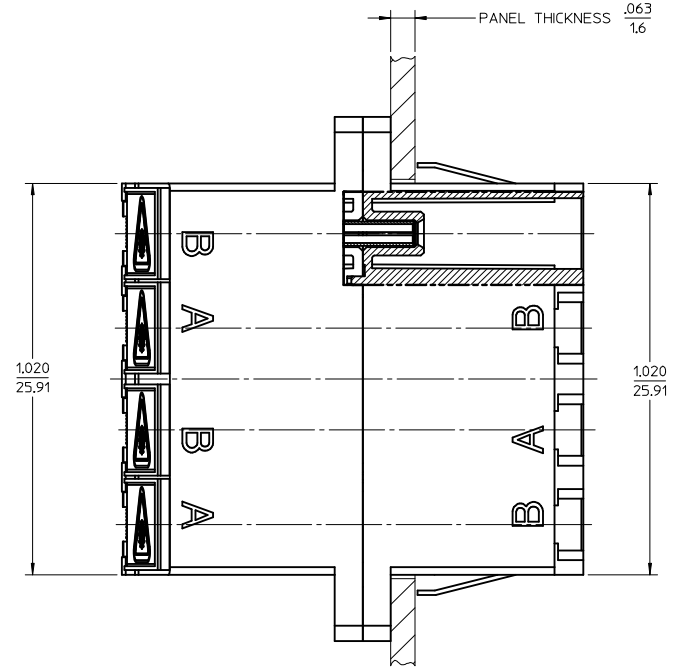

LC QUAD ADAPTER P/N	LC QUAD ADAPTER COLOR	SPLIT SLEEVE MATERIAL
106123-0200	BLUE	ZR
106123-0205*		
106123-1200	BEIGE	PHOSPHOR BRONZE
106123-1205*		
106123-2200	GREEN	ZR
106123-3200	AQUA	PHOSPHOR BRONZE
106123-3205*		

**RECOMMENDED  
MOUNTING PATTERN**  
SCALE 1.5:1

ISO VIEW 2  
SCALE 1.5:1

ISO VIEW 1  
SCALE 1.5:1

- NOTES:
- ALL DIMENSIONS ARE FOR REFERENCE.
  - DUST CAPS NOT SHOWN ON FRONT, BOTTOM AND RIGHT VIEW.
  - LC QUAD ADAPTER HAS SC DUPLEX ADAPTER FOOTPRINT.
  - \*4. P/Ns MARKED WITH(\*) ARE BULK PACKED IN QUANTITIES OF 100 pcs.

<b>ENTER DESCRIPTION</b> IEC NO: MF-2013-0549 DRW:KPEVZNER 2013/03/04 CHKD: APPR:IGUMIN 2013/03/07 REV: A2	<b>QUALITY SYMBOLS</b> ▽=0 ▽=0	<b>GENERAL TOLERANCES (UNLESS SPECIFIED)</b>		<b>DIMENSION STYLE</b> IN/MM	<b>SCALE</b> 4:1	<b>DESIGN UNITS</b> INCH	THIRD ANGLE PROJECTION	
		mm	INCH	DRAWN BY PGIBL IN	DATE 2005/11/21	<b>LC QUAD ADAPTER WITH SHUTTERS (SCREW AND SNAP MOUNT)</b> <b>MOLEX INCORPORATED</b>		
		4 PLACES ±---	±---	CHECKED BY DATE	DATE			
		3 PLACES ±---	±---	APPROVED BY DATE	DATE			
2 PLACES ±---	±---	MATERIAL NO. <b>SEE TABLE</b>		DOCUMENT NO. <b>SD-106123-X200</b>	SHEET NO. <b>1 OF 1</b>			
1 PLACE ±---	±---	DRAFT WHERE APPLICABLE MUST REMAIN WITHIN DIMENSIONS		THIS DRAWING CONTAINS INFORMATION THAT IS PROPRIETARY TO MOLEX INCORPORATED AND SHOULD NOT BE USED WITHOUT WRITTEN PERMISSION				