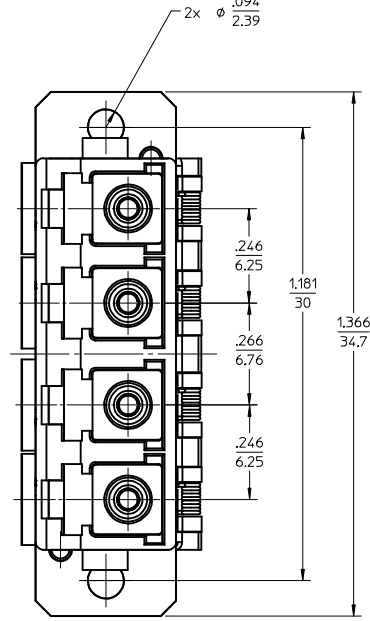

LC QUAD ADAPTER P/N	LC QUAD ADAPTER COLOR	SPLIT SLEEVE MATERIAL
106123-0200	BLUE	ZR
106123-0205*		
106123-1200	BEIGE	PHOSPHOR BRONZE
106123-1205*		
106123-2200	GREEN	ZR
106123-3200	AQUA	PHOSPHOR BRONZE
106123-3205*		

**RECOMMENDED  
MOUNTING PATTERN**  
SCALE 1.5:1

ISO VIEW 2  
SCALE 1.5:1

ISO VIEW 1  
SCALE 1.5:1

- NOTES:
- ALL DIMENSIONS ARE FOR REFERENCE.
  - DUST CAPS NOT SHOWN ON FRONT, BOTTOM AND RIGHT VIEW.
  - LC QUAD ADAPTER HAS SC DUPLEX ADAPTER FOOTPRINT.
  - \*4. P/Ns MARKED WITH(\*) ARE BULK PACKED IN QUANTITIES OF 100 pcs.

<b>ENTER DESCRIPTION</b> IEC NO: MF-2013-0549 DRW:KPEVZNER 2013/03/04 CHKD: APPR:IGUMIN 2013/03/07 REV: A2	<b>QUALITY SYMBOLS</b> ▽=0 ▽=0	<b>GENERAL TOLERANCES (UNLESS SPECIFIED)</b>		<b>DIMENSION STYLE</b> IN/MM	<b>SCALE</b> 4:1	<b>DESIGN UNITS</b> INCH	THIRD ANGLE PROJECTION	
		mm	INCH	DRAWN BY PGIBL IN	DATE 2005/11/21	<b>LC QUAD ADAPTER WITH SHUTTERS (SCREW AND SNAP MOUNT)</b> <b>MOLEX INCORPORATED</b>		
		4 PLACES ±---	±---	CHECKED BY DATE	DATE			
		3 PLACES ±---	±---	APPROVED BY DATE	DATE			
2 PLACES ±---	±---	MATERIAL NO. <b>SEE TABLE</b>		DOCUMENT NO. <b>SD-106123-X200</b>	SHEET NO. <b>1 OF 1</b>			
1 PLACE ±---	±---	DRAFT WHERE APPLICABLE MUST REMAIN WITHIN DIMENSIONS		THIS DRAWING CONTAINS INFORMATION THAT IS PROPRIETARY TO MOLEX INCORPORATED AND SHOULD NOT BE USED WITHOUT WRITTEN PERMISSION				