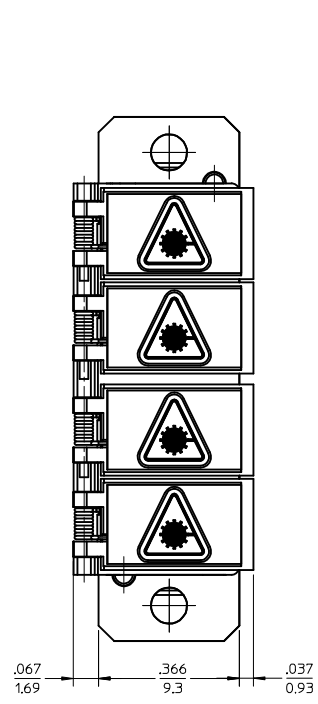

LC QUAD ADAPTER P/N	LC QUAD ADAPTER COLOR	SPLIT SLEEVE MATERIAL
106123-0200	BLUE	ZR
106123-0205*		
106123-1200	BEIGE	PHOSPHOR BRONZE
106123-1205*		
106123-2200	GREEN	ZR
106123-3200	AQUA	PHOSPHOR BRONZE
106123-3205*		

**RECOMMENDED  
MOUNTING PATTERN**  
SCALE 1.5:1

ISO VIEW 2  
SCALE 1.5:1

ISO VIEW 1  
SCALE 1.5:1

- NOTES:
- ALL DIMENSIONS ARE FOR REFERENCE.
  - DUST CAPS NOT SHOWN ON FRONT, BOTTOM AND RIGHT VIEW.
  - LC QUAD ADAPTER HAS SC DUPLEX ADAPTER FOOTPRINT.
  - \*4. P/Ns MARKED WITH(\*) ARE BULK PACKED IN QUANTITIES OF 100 pcs.

<b>ENTER DESCRIPTION</b> IEC NO: MF-2013-0549 DRW:KPEVZNER 2013/03/04 CHKD: APPR:IGUMIN 2013/03/07 REV: A2	<b>QUALITY SYMBOLS</b> ▽=0 ▽=0	<b>GENERAL TOLERANCES (UNLESS SPECIFIED)</b>		<b>DIMENSION STYLE</b> IN/MM	<b>SCALE</b> 4:1	<b>DESIGN UNITS</b> INCH	THIRD ANGLE PROJECTION	
		mm	INCH	DRAWN BY PGIBL IN	DATE 2005/11/21	<b>LC QUAD ADAPTER WITH SHUTTERS (SCREW AND SNAP MOUNT)</b> <b>MOLEX INCORPORATED</b>		
		4 PLACES ±---	±---	CHECKED BY DATE	DATE			
		3 PLACES ±---	±---	APPROVED BY DATE	DATE			
2 PLACES ±---	±---	MATERIAL NO. <b>SEE TABLE</b>		DOCUMENT NO. <b>SD-106123-X200</b>	SHEET NO. <b>1 OF 1</b>			
1 PLACE ±---	±---	DRAFT WHERE APPLICABLE MUST REMAIN WITHIN DIMENSIONS		THIS DRAWING CONTAINS INFORMATION THAT IS PROPRIETARY TO MOLEX INCORPORATED AND SHOULD NOT BE USED WITHOUT WRITTEN PERMISSION				