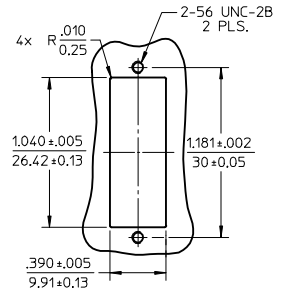

LC QUAD ADAPTER P/N	LC QUAD ADAPTER COLOR	SPLIT SLEEVE MATERIAL
106123-0200	BLUE	ZR
106123-0205*		
106123-1200	BEIGE	PHOSPHOR BRONZE
106123-1205*		
106123-2200	GREEN	ZR
106123-3200	AQUA	PHOSPHOR BRONZE
106123-3205*		

**RECOMMENDED  
MOUNTING PATTERN**  
SCALE 1.5:1

ISO VIEW 2  
SCALE 1.5:1

ISO VIEW 1  
SCALE 1.5:1

- NOTES:
- ALL DIMENSIONS ARE FOR REFERENCE.
  - DUST CAPS NOT SHOWN ON FRONT, BOTTOM AND RIGHT VIEW.
  - LC QUAD ADAPTER HAS SC DUPLEX ADAPTER FOOTPRINT.
  - \*4. P/Ns MARKED WITH(\*) ARE BULK PACKED IN QUANTITIES OF 100 pcs.

<b>ENTER DESCRIPTION</b> IEC NO: MF-2013-0549 DRW:KPEVZNER 2013/03/04 CHKD: APPR:IGUMIN 2013/03/07 REV: A2	<b>QUALITY SYMBOLS</b> ▽=0 ▽=0	<b>GENERAL TOLERANCES (UNLESS SPECIFIED)</b>		<b>DIMENSION STYLE</b> IN/MM	<b>SCALE</b> 4:1	<b>DESIGN UNITS</b> INCH	THIRD ANGLE PROJECTION	
		mm	INCH	DRAWN BY PGIBL IN	DATE 2005/11/21	<b>LC QUAD ADAPTER WITH SHUTTERS (SCREW AND SNAP MOUNT)</b> <b>MOLEX INCORPORATED</b>		
		4 PLACES ±---	±---	CHECKED BY DATE	DATE			
		3 PLACES ±---	±---	APPROVED BY DATE	DATE			
2 PLACES ±---	±---	MATERIAL NO. <b>SEE TABLE</b>		DOCUMENT NO. <b>SD-106123-X200</b>	SHEET NO. <b>1 OF 1</b>			
1 PLACE ±---	±---	DRAFT WHERE APPLICABLE MUST REMAIN WITHIN DIMENSIONS		THIS DRAWING CONTAINS INFORMATION THAT IS PROPRIETARY TO MOLEX INCORPORATED AND SHOULD NOT BE USED WITHOUT WRITTEN PERMISSION				