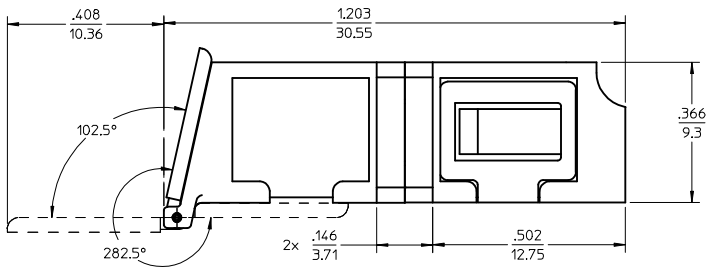

LC QUAD ADAPTER P/N	LC QUAD ADAPTER COLOR	SPLIT SLEEVE MATERIAL
106123-0200	BLUE	ZR
106123-0205*		
106123-1200	BEIGE	PHOSPHOR BRONZE
106123-1205*		
106123-2200	GREEN	ZR
106123-3200	AQUA	PHOSPHOR BRONZE
106123-3205*		

**RECOMMENDED  
MOUNTING PATTERN**  
SCALE 1.5:1

ISO VIEW 2  
SCALE 1.5:1

ISO VIEW 1  
SCALE 1.5:1

- NOTES:
- ALL DIMENSIONS ARE FOR REFERENCE.
  - DUST CAPS NOT SHOWN ON FRONT, BOTTOM AND RIGHT VIEW.
  - LC QUAD ADAPTER HAS SC DUPLEX ADAPTER FOOTPRINT.
  - \*4. P/Ns MARKED WITH(\*) ARE BULK PACKED IN QUANTITIES OF 100 pcs.

<b>ENTER DESCRIPTION</b> IEC NO: MF-2013-0549 DRW:KPEVZNER 2013/03/04 CHKD: APPR:IGUMIN 2013/03/07 REV: A2	<b>QUALITY SYMBOLS</b> ▽=0 ▽=0	<b>GENERAL TOLERANCES (UNLESS SPECIFIED)</b>		<b>DIMENSION STYLE</b> IN/MM	<b>SCALE</b> 4:1	<b>DESIGN UNITS</b> INCH	THIRD ANGLE PROJECTION	
		mm	INCH	DRAWN BY PGIBL IN	DATE 2005/11/21	<b>LC QUAD ADAPTER WITH SHUTTERS (SCREW AND SNAP MOUNT)</b> <b>MOLEX INCORPORATED</b>		
		4 PLACES ±---	±---	CHECKED BY DATE	DATE			
		3 PLACES ±---	±---	APPROVED BY DATE	DATE			
2 PLACES ±---	±---	MATERIAL NO. <b>SEE TABLE</b>		DOCUMENT NO. <b>SD-106123-X200</b>	SHEET NO. <b>1 OF 1</b>			
1 PLACE ±---	±---	DRAFT WHERE APPLICABLE MUST REMAIN WITHIN DIMENSIONS		THIS DRAWING CONTAINS INFORMATION THAT IS PROPRIETARY TO MOLEX INCORPORATED AND SHOULD NOT BE USED WITHOUT WRITTEN PERMISSION				