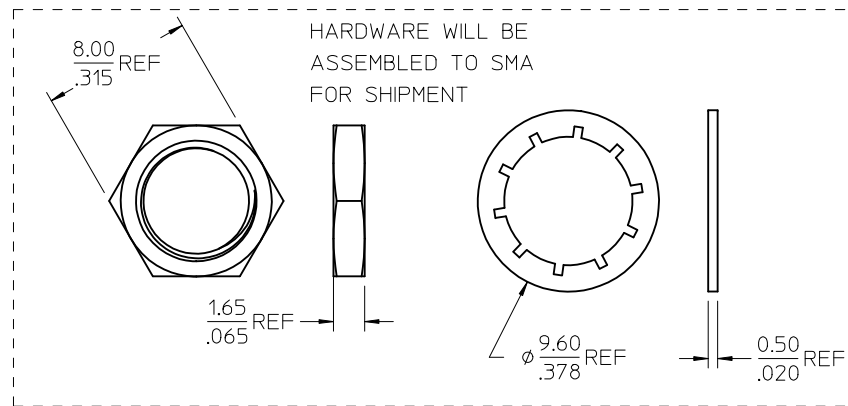

MATERIALS AND FINISHES

SMA JACK: SEE SD-73251-347

MMCX PLUG: SEE SD-73415-097

CABLE: RG178

SHRINK TUBE: VERSAFIT

CABLES WILL BE INDIVIDUALLY BAGGED

BAG LABEL:
MOLEX P/N
DATE CODE

89761-6803	2.779±.157	70.60±4.00
89761-6802	18.0±.35	457.2±8.89
89761-6801	12.0±.25	304.8±6.35
89761-6800	6.00±.25	152.4±6.35
PART NO.	IN	MM
A		

CECC-22-340	INTERFACE MMCX
MIL-STD-348A, FIG. 310.2	INTERFACE SMA
SPECIFICATION	DESCRIPTION

CHG: ADD PART NO. EWR RF10-079 EC NO: URF2010-0340 DRAWN: CHENG CHKD: 2009/12/14 APPR: MHIUANG 2009/12/15 REV: A2	QUALITY SYMBOLS ▽=0 ▽=0	GENERAL TOLERANCES (UNLESS SPECIFIED) <table border="1"> <tr> <th></th> <th>mm</th> <th>INCH</th> </tr> <tr> <td>4 PLACES</td> <td>± .---</td> <td>± .---</td> </tr> <tr> <td>3 PLACES</td> <td>± .---</td> <td>± .---</td> </tr> <tr> <td>2 PLACES</td> <td>± .---</td> <td>± .---</td> </tr> <tr> <td>1 PLACE</td> <td>± .---</td> <td>± .---</td> </tr> </table> ANGULAR ± 2 °		mm	INCH	4 PLACES	± .---	± .---	3 PLACES	± .---	± .---	2 PLACES	± .---	± .---	1 PLACE	± .---	± .---	DIMENSION STYLE MM/IN	SCALE DESIGN UNITS METRIC	THIRD ANGLE PROJECTION
				mm	INCH															
			4 PLACES	± .---	± .---															
			3 PLACES	± .---	± .---															
2 PLACES	± .---	± .---																		
1 PLACE	± .---	± .---																		
DRAWN BY AZR	DATE 2009/01/08	TITLE SMA JACK BLKHD TO MMCX PLUG STR ON RG178 CA-MMCX/SMA																		
CHECKED BY SSS	DATE 2009/01/08	MOLEX INCORPORATED																		
APPROVED BY JDW	DATE 2009/01/08	MATERIAL NO. SEE TABLE	DOCUMENT NO. SD-89761-680	SHEET NO. 1 OF 1																