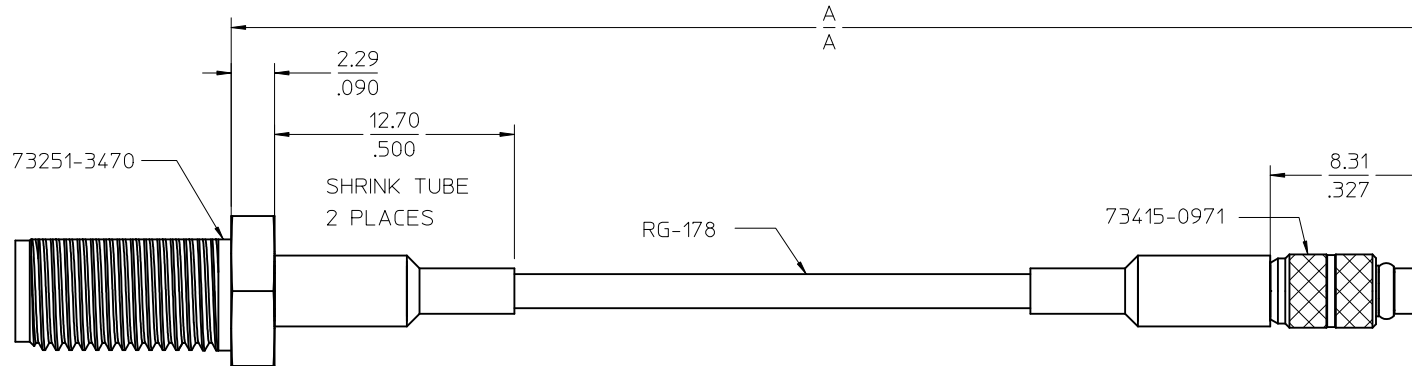

MATERIALS AND FINISHES

SMA JACK: SEE SD-73251-347

MMCX PLUG: SEE SD-73415-097

CABLE: RG178

SHRINK TUBE: VERSAFIT

CABLES WILL BE INDIVIDUALLY BAGGED

BAG LABEL:
MOLEX P/N
DATE CODE

89761-6803	2.779±.157	70.60±4.00
89761-6802	18.0±.35	457.2±8.89
89761-6801	12.0±.25	304.8±6.35
89761-6800	6.00±.25	152.4±6.35
PART NO.	IN	MM
A		

CECC-22-340	INTERFACE MMCX
MIL-STD-348A, FIG. 310.2	INTERFACE SMA
SPECIFICATION	DESCRIPTION

CHG: ADD PART NO. EWR RF10-079 EC NO: URF2010-0340 DRAWN: CHENG CHKD: 2009/12/14 APPR: MHIUANG 2009/12/15 REV: A2	QUALITY SYMBOLS ▽=0 ▽=0	GENERAL TOLERANCES (UNLESS SPECIFIED) <table border="1"> <tr> <th></th> <th>mm</th> <th>INCH</th> </tr> <tr> <td>4 PLACES</td> <td>± .---</td> <td>± .---</td> </tr> <tr> <td>3 PLACES</td> <td>± .---</td> <td>± .---</td> </tr> <tr> <td>2 PLACES</td> <td>± .---</td> <td>± .---</td> </tr> <tr> <td>1 PLACE</td> <td>± .---</td> <td>± .---</td> </tr> </table> ANGULAR ± 2 °		mm	INCH	4 PLACES	± .---	± .---	3 PLACES	± .---	± .---	2 PLACES	± .---	± .---	1 PLACE	± .---	± .---	DIMENSION STYLE MM/IN	SCALE DESIGN UNITS METRIC	THIRD ANGLE PROJECTION
				mm	INCH															
			4 PLACES	± .---	± .---															
			3 PLACES	± .---	± .---															
2 PLACES	± .---	± .---																		
1 PLACE	± .---	± .---																		
DRAWN BY AZR	DATE 2009/01/08	TITLE SMA JACK BLKHD TO MMCX PLUG STR ON RG178 CA-MMCX/SMA																		
CHECKED BY SSS	DATE 2009/01/08	MOLEX INCORPORATED																		
APPROVED BY JDW	DATE 2009/01/08	MATERIAL NO. SEE TABLE	DOCUMENT NO. SD-89761-680	SHEET NO. 1 OF 1																