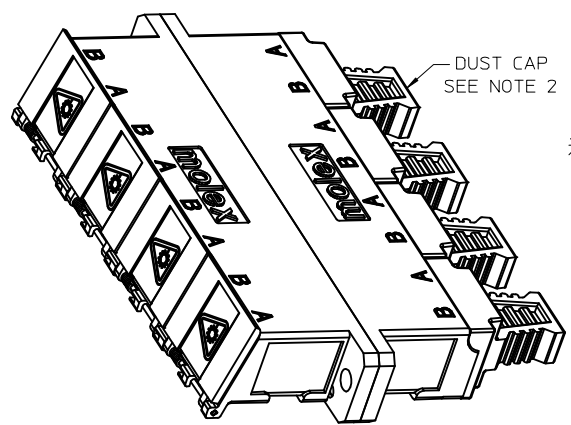

LC 8 PORT ADAPTER P/N	LC 8 PORT ADAPTER COLOR	SPLIT SLEEVE MATERIAL
106121-0100	BLUE	CERAMIC
106121-0101	GREEN	
106121-0102	BEIGE	PHOSPHOR BRONZE
106121-0103	AQUA	

ISO VIEW

NOTES:  
 1. ALL DIMENSIONS ARE FOR REFERENCE.  
 2. DUST CAPS SHOWN IN ISO VIEW ONLY.

ENTER DESCRIPTION EC NO: MF2015-0403 DRWNSDXIE 2015/06/11 CHKD: WCHEN APPR: WCHEN 2015/09/25	QUALITY SYMBOLS 	GENERAL TOLERANCES (UNLESS SPECIFIED)		DIMENSION STYLE IN/MM	SCALE 2.5:1	DESIGN UNITS INCH	THIRD ANGLE PROJECTION
		4 PLACES ± --- ± --- 3 PLACES ± --- ± --- 2 PLACES ± --- ± --- 1 PLACE ± --- ± --- 0 PLACE ± ±	mm INCH	DRAWN BY YBELENKIY	DATE 2011/08/18	TITLE LC 8 PORT ADAPTER SCREW MOUNT W/SHUTTERS	
REV B	DESCRIPTION WCHEN	DRAFT WHERE APPLICABLE MUST REMAIN WITHIN DIMENSIONS		APPROVED BY WCHEN	DATE 2012/02/06	MATERIAL NO. SEE TABLE	
		ANGULAR ± --- °		DOCUMENT NO. SD-106121-0100	SHEET NO. 1 OF 1		