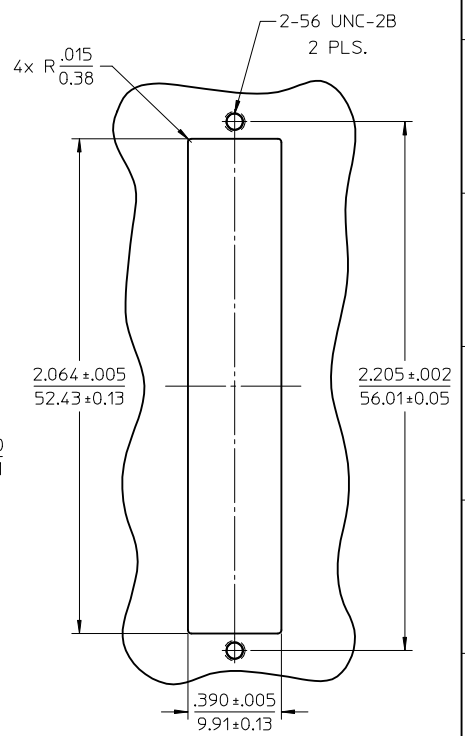

LC 8 PORT ADAPTER P/N	LC 8 PORT ADAPTER COLOR	SPLIT SLEEVE MATERIAL
106121-0100	BLUE	CERAMIC
106121-0101	GREEN	
106121-0102	BEIGE	PHOSPHOR BRONZE
106121-0103	AQUA	

ISO VIEW

NOTES:  
 1. ALL DIMENSIONS ARE FOR REFERENCE.  
 2. DUST CAPS SHOWN IN ISO VIEW ONLY.

ENTER DESCRIPTION EC NO: MF2015-0403 DRWNSDXIE 2015/06/11 CHKD: WCHEN APPR: WCHEN 2015/09/25	QUALITY SYMBOLS 	GENERAL TOLERANCES (UNLESS SPECIFIED)		DIMENSION STYLE IN/MM	SCALE 2.5:1	DESIGN UNITS INCH	THIRD ANGLE PROJECTION
		4 PLACES ± --- ± --- 3 PLACES ± --- ± --- 2 PLACES ± --- ± --- 1 PLACE ± --- ± --- 0 PLACE ± ±	mm INCH	DRAWN BY YBELENKIY	DATE 2011/08/18	TITLE LC 8 PORT ADAPTER SCREW MOUNT W/SHUTTERS	
REV B	DESCRIPTION WCHEN	DRAFT WHERE APPLICABLE MUST REMAIN WITHIN DIMENSIONS		APPROVED BY WCHEN	DATE 2012/02/06	MATERIAL NO. SEE TABLE	
		ANGULAR ± --- °		DOCUMENT NO. SD-106121-0100	SHEET NO. 1 OF 1		

THIS DRAWING CONTAINS INFORMATION THAT IS PROPRIETARY TO MOLEX INCORPORATED AND SHOULD NOT BE USED WITHOUT WRITTEN PERMISSION