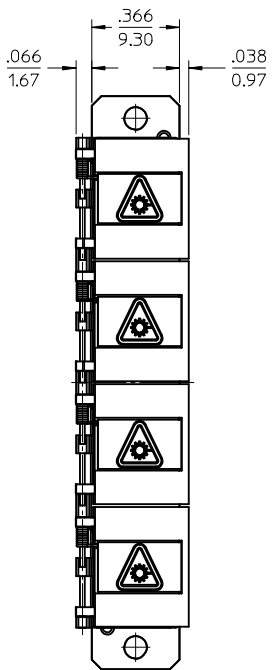

LC 8 PORT ADAPTER P/N	LC 8 PORT ADAPTER COLOR	SPLIT SLEEVE MATERIAL
106121-0100	BLUE	CERAMIC
106121-0101	GREEN	
106121-0102	BEIGE	PHOSPHOR BRONZE
106121-0103	AQUA	

ISO VIEW

NOTES:  
 1. ALL DIMENSIONS ARE FOR REFERENCE.  
 2. DUST CAPS SHOWN IN ISO VIEW ONLY.

ENTER DESCRIPTION EC NO: MF2015-0403 DRWNSDXIE 2015/06/11 CHKD: WCHEN APPR: WCHEN 2015/09/25	QUALITY SYMBOLS 	GENERAL TOLERANCES (UNLESS SPECIFIED)		DIMENSION STYLE IN/MM	SCALE 2.5:1	DESIGN UNITS INCH	THIRD ANGLE PROJECTION
		4 PLACES ± --- ± --- 3 PLACES ± --- ± --- 2 PLACES ± --- ± --- 1 PLACE ± --- ± --- 0 PLACE ± ±	mm INCH	DRAWN BY YBELENKIY	DATE 2011/08/18	TITLE LC 8 PORT ADAPTER SCREW MOUNT W/SHUTTERS	
REV B	DESCRIPTION WCHEN	DRAFT WHERE APPLICABLE MUST REMAIN WITHIN DIMENSIONS		APPROVED BY WCHEN	DATE 2012/02/06	MATERIAL NO. SEE TABLE	
		ANGULAR ± --- °		DOCUMENT NO. SD-106121-0100	SHEET NO. 1 OF 1		