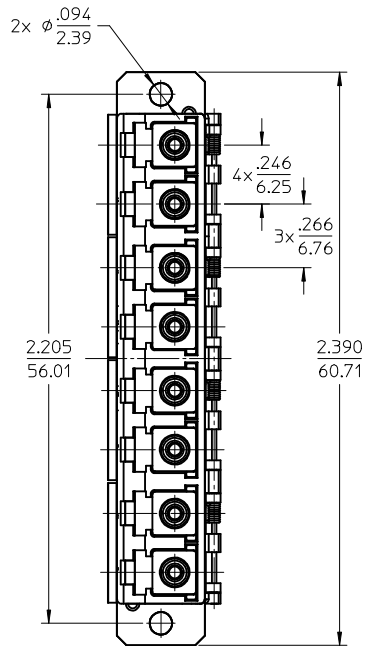

LC 8 PORT ADAPTER P/N	LC 8 PORT ADAPTER COLOR	SPLIT SLEEVE MATERIAL
106121-0100	BLUE	CERAMIC
106121-0101	GREEN	
106121-0102	BEIGE	PHOSPHOR BRONZE
106121-0103	AQUA	

ISO VIEW

NOTES:  
 1. ALL DIMENSIONS ARE FOR REFERENCE.  
 2. DUST CAPS SHOWN IN ISO VIEW ONLY.

ENTER DESCRIPTION EC NO: MF2015-0403 DRWNSDXIE 2015/06/11 CHKD: WCHEN APPR: WCHEN 2015/09/25	QUALITY SYMBOLS 	GENERAL TOLERANCES (UNLESS SPECIFIED)		DIMENSION STYLE IN/MM	SCALE 2.5:1	DESIGN UNITS INCH	THIRD ANGLE PROJECTION
		4 PLACES ± --- ± --- 3 PLACES ± --- ± --- 2 PLACES ± --- ± --- 1 PLACE ± --- ± --- 0 PLACE ± ±	mm INCH	DRAWN BY YBELENKIY	DATE 2011/08/18	TITLE LC 8 PORT ADAPTER SCREW MOUNT W/SHUTTERS	
REV B	DESCRIPTION WCHEN	DRAFT WHERE APPLICABLE MUST REMAIN WITHIN DIMENSIONS		APPROVED BY WCHEN	DATE 2012/02/06	MATERIAL NO. SEE TABLE	
		ANGULAR ± --- °		DOCUMENT NO. SD-106121-0100	SHEET NO. 1 OF 1		