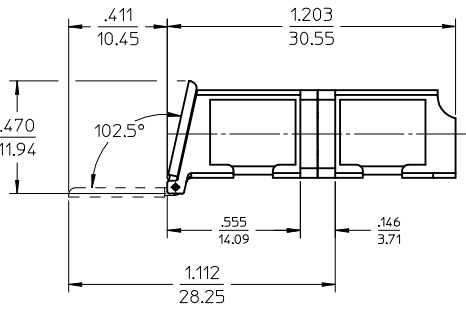

LC 8 PORT ADAPTER P/N	LC 8 PORT ADAPTER COLOR	SPLIT SLEEVE MATERIAL
106121-0100	BLUE	CERAMIC
106121-0101	GREEN	
106121-0102	BEIGE	PHOSPHOR BRONZE
106121-0103	AQUA	

ISO VIEW

NOTES:  
 1. ALL DIMENSIONS ARE FOR REFERENCE.  
 2. DUST CAPS SHOWN IN ISO VIEW ONLY.

ENTER DESCRIPTION EC NO: MF2015-0403 DRWNSDXIE 2015/06/11 CHKD: WCHEN APPR: WCHEN 2015/09/25	QUALITY SYMBOLS 	GENERAL TOLERANCES (UNLESS SPECIFIED)		DIMENSION STYLE IN/MM	SCALE 2.5:1	DESIGN UNITS INCH	THIRD ANGLE PROJECTION
		4 PLACES ± --- ± --- 3 PLACES ± --- ± --- 2 PLACES ± --- ± --- 1 PLACE ± --- ± --- 0 PLACE ± ±	mm INCH	DRAWN BY YBELENKIY	DATE 2011/08/18	TITLE LC 8 PORT ADAPTER SCREW MOUNT W/SHUTTERS	
REV B	DESCRIPTION WCHEN	DRAFT WHERE APPLICABLE MUST REMAIN WITHIN DIMENSIONS		APPROVED BY WCHEN	DATE 2012/02/06	MATERIAL NO. SEE TABLE	
		ANGULAR ± --- °		DOCUMENT NO. SD-106121-0100	SHEET NO. 1 OF 1		