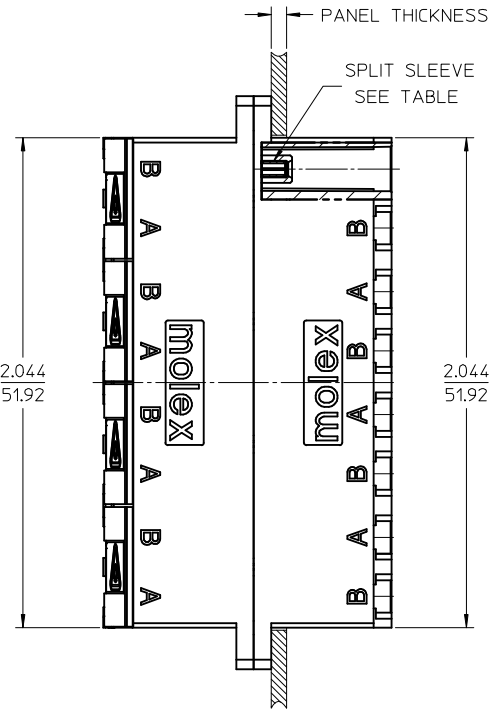

LC 8 PORT ADAPTER P/N	LC 8 PORT ADAPTER COLOR	SPLIT SLEEVE MATERIAL
106121-0100	BLUE	CERAMIC
106121-0101	GREEN	
106121-0102	BEIGE	PHOSPHOR BRONZE
106121-0103	AQUA	

ISO VIEW

NOTES:  
 1. ALL DIMENSIONS ARE FOR REFERENCE.  
 2. DUST CAPS SHOWN IN ISO VIEW ONLY.

ENTER DESCRIPTION EC NO: MF2015-0403 DRWNSDXIE 2015/06/11 CHKD: WCHEN APPR: WCHEN 2015/09/25	QUALITY SYMBOLS 	GENERAL TOLERANCES (UNLESS SPECIFIED)		DIMENSION STYLE IN/MM	SCALE 2.5:1	DESIGN UNITS INCH	THIRD ANGLE PROJECTION
		4 PLACES ± --- ± --- 3 PLACES ± --- ± --- 2 PLACES ± --- ± --- 1 PLACE ± --- ± --- 0 PLACE ± ±	mm INCH	DRAWN BY YBELENKIY	DATE 2011/08/18	TITLE LC 8 PORT ADAPTER SCREW MOUNT W/SHUTTERS	
REV B	DESCRIPTION WCHEN	DRAFT WHERE APPLICABLE MUST REMAIN WITHIN DIMENSIONS		APPROVED BY WCHEN	DATE 2012/02/06	MATERIAL NO. SEE TABLE	
		ANGULAR ± --- °		DOCUMENT NO. SD-106121-0100	SHEET NO. 1 OF 1		