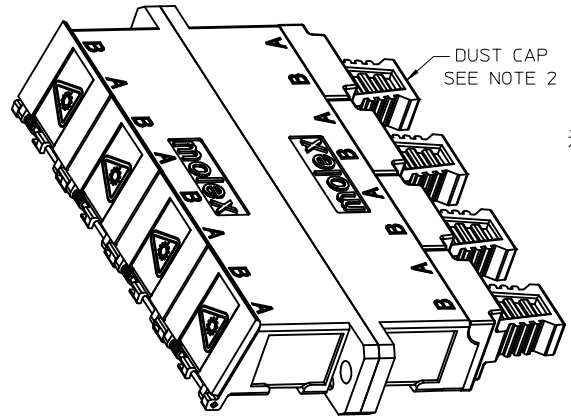

LC 8 PORT ADAPTER P/N	LC 8 PORT ADAPTER COLOR	SPLIT SLEEVE MATERIAL
106121-0100	BLUE	CERAMIC
106121-0101	GREEN	
106121-0102	BEIGE	PHOSPHOR BRONZE
106121-0103	AQUA	

ISO VIEW

- NOTES:
 1. ALL DIMENSIONS ARE FOR REFERENCE.
 2. DUST CAPS SHOWN IN ISO VIEW ONLY.

ENTER DESCRIPTION EC NO: MF2015-0403 DRWNSDXIE 2015/06/11 CHKD: WCHEN APPR: WCHEN 2015/09/25	QUALITY SYMBOLS ▽=0 ▽=0 ▽=0	GENERAL TOLERANCES (UNLESS SPECIFIED)		DIMENSION STYLE IN/MM	SCALE 2.5:1	DESIGN UNITS INCH	THIRD ANGLE PROJECTION
		4 PLACES ± --- ± --- 3 PLACES ± --- ± --- 2 PLACES ± --- ± --- 1 PLACE ± --- ± --- 0 PLACE ± ±	mm INCH	DRAWN BY YBELENKIY	DATE 2011/08/18	TITLE LC 8 PORT ADAPTER SCREW MOUNT W/SHUTTERS	
REV B	DESCRIPTION	DRAFT WHERE APPLICABLE MUST REMAIN WITHIN DIMENSIONS		APPROVED BY WCHEN	DATE 2012/02/06	molex	
		MATERIAL NO. SEE TABLE		DOCUMENT NO. SD-106121-0100	SHEET NO. 1 OF 1		