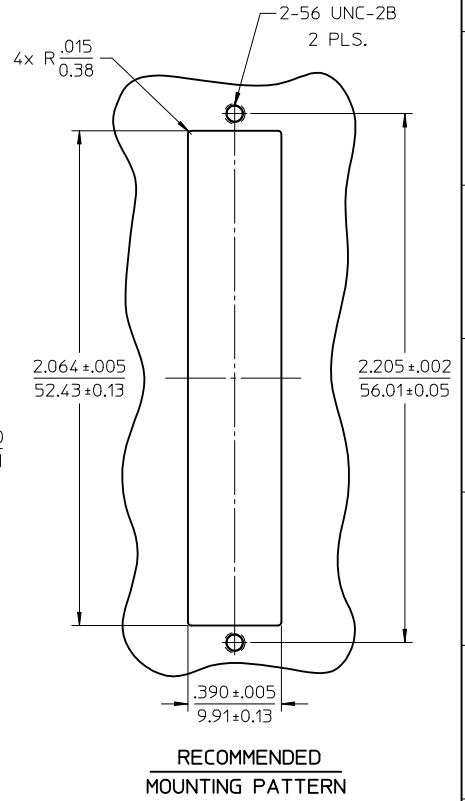

LC 8 PORT ADAPTER P/N	LC 8 PORT ADAPTER COLOR	SPLIT SLEEVE MATERIAL
106121-0100	BLUE	CERAMIC
106121-0101	GREEN	
106121-0102	BEIGE	PHOSPHOR BRONZE
106121-0103	AQUA	

ISO VIEW

- NOTES:
 1. ALL DIMENSIONS ARE FOR REFERENCE.
 2. DUST CAPS SHOWN IN ISO VIEW ONLY.

ENTER DESCRIPTION EC NO: MF2015-0403 DRWNSDXIE 2015/06/11 CHKD: WCHEN APPR: WCHEN 2015/09/25	QUALITY SYMBOLS ▽=0 ▽=0 ▽=0	GENERAL TOLERANCES (UNLESS SPECIFIED)		DIMENSION STYLE IN/MM	SCALE 2.5:1	DESIGN UNITS INCH	THIRD ANGLE PROJECTION
		4 PLACES ± --- ± --- 3 PLACES ± --- ± --- 2 PLACES ± --- ± --- 1 PLACE ± --- ± --- 0 PLACE ± ±	mm INCH	DRAWN BY YBELENKIY	DATE 2011/08/18	TITLE LC 8 PORT ADAPTER SCREW MOUNT W/SHUTTERS	
REV B	DESCRIPTION	DRAFT WHERE APPLICABLE MUST REMAIN WITHIN DIMENSIONS		APPROVED BY WCHEN	DATE 2012/02/06	molex	
		MATERIAL NO. SEE TABLE		DOCUMENT NO. SD-106121-0100	SHEET NO. 1 OF 1		