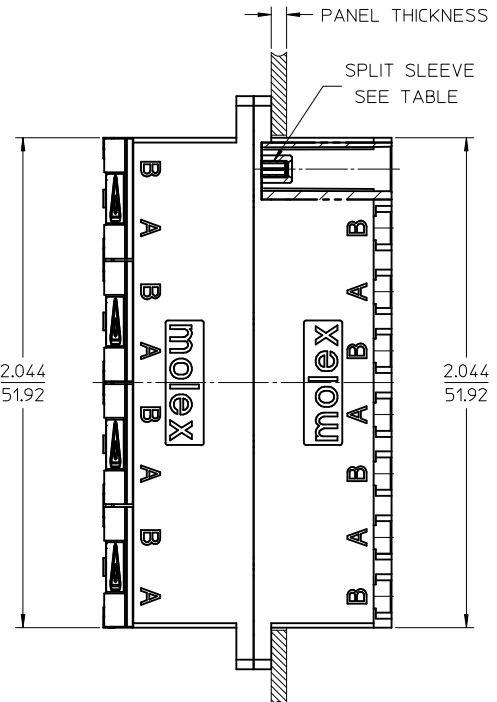

LC 8 PORT ADAPTER P/N	LC 8 PORT ADAPTER COLOR	SPLIT SLEEVE MATERIAL
106121-0100	BLUE	CERAMIC
106121-0101	GREEN	
106121-0102	BEIGE	PHOSPHOR BRONZE
106121-0103	AQUA	

ISO VIEW

- NOTES:
 1. ALL DIMENSIONS ARE FOR REFERENCE.
 2. DUST CAPS SHOWN IN ISO VIEW ONLY.

ENTER DESCRIPTION EC NO: MF2015-0403 DRWNSDXIE 2015/06/11 CHKD: WCHEN APPR: WCHEN 2015/09/25	QUALITY SYMBOLS ▽=0 ▽=0 ▽=0	GENERAL TOLERANCES (UNLESS SPECIFIED)		DIMENSION STYLE IN/MM	SCALE 2.5:1	DESIGN UNITS INCH	THIRD ANGLE PROJECTION
		4 PLACES ± --- ± --- 3 PLACES ± --- ± --- 2 PLACES ± --- ± --- 1 PLACE ± --- ± --- 0 PLACE ± ±	mm INCH	DRAWN BY YBELENKIY	DATE 2011/08/18	TITLE LC 8 PORT ADAPTER SCREW MOUNT W/SHUTTERS	
REV B	DESCRIPTION	DRAFT WHERE APPLICABLE MUST REMAIN WITHIN DIMENSIONS		APPROVED BY WCHEN	DATE 2012/02/06	molex	
		MATERIAL NO. SEE TABLE		DOCUMENT NO. SD-106121-0100	SHEET NO. 1 OF 1		