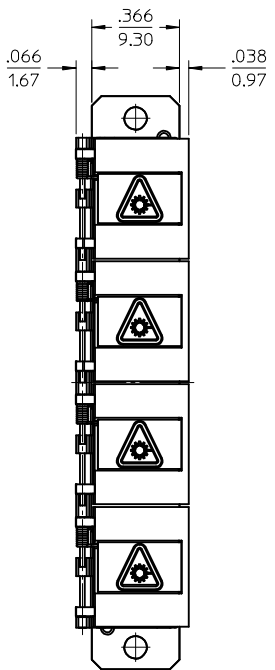

LC 8 PORT ADAPTER P/N	LC 8 PORT ADAPTER COLOR	SPLIT SLEEVE MATERIAL
106121-0100	BLUE	CERAMIC
106121-0101	GREEN	
106121-0102	BEIGE	PHOSPHOR BRONZE
106121-0103	AQUA	

ISO VIEW

- NOTES:
 1. ALL DIMENSIONS ARE FOR REFERENCE.
 2. DUST CAPS SHOWN IN ISO VIEW ONLY.

ENTER DESCRIPTION EC NO: MF2015-0403 DRWNSDXIE 2015/06/11 CHKD: WCHEN APPR: WCHEN 2015/09/25	QUALITY SYMBOLS ▽=0 ▽=0 ▽=0	GENERAL TOLERANCES (UNLESS SPECIFIED)		DIMENSION STYLE IN/MM	SCALE 2.5:1	DESIGN UNITS INCH	THIRD ANGLE PROJECTION
		4 PLACES ± --- ± --- 3 PLACES ± --- ± --- 2 PLACES ± --- ± --- 1 PLACE ± --- ± --- 0 PLACE ± ±	mm INCH	DRAWN BY YBELENKIY	DATE 2011/08/18	TITLE LC 8 PORT ADAPTER SCREW MOUNT W/SHUTTERS	
REV B	DESCRIPTION	DRAFT WHERE APPLICABLE MUST REMAIN WITHIN DIMENSIONS		APPROVED BY WCHEN	DATE 2012/02/06	molex	
		MATERIAL NO. SEE TABLE		DOCUMENT NO. SD-106121-0100	SHEET NO. 1 OF 1		