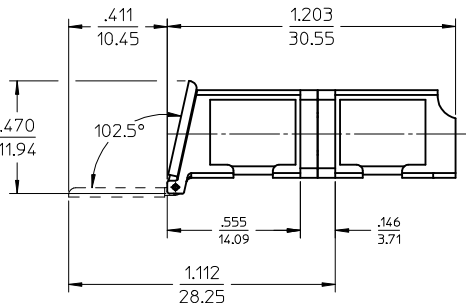

LC 8 PORT ADAPTER P/N	LC 8 PORT ADAPTER COLOR	SPLIT SLEEVE MATERIAL
106121-0100	BLUE	CERAMIC
106121-0101	GREEN	
106121-0102	BEIGE	PHOSPHOR BRONZE
106121-0103	AQUA	

ISO VIEW

- NOTES:
 1. ALL DIMENSIONS ARE FOR REFERENCE.
 2. DUST CAPS SHOWN IN ISO VIEW ONLY.

ENTER DESCRIPTION EC NO: MF2015-0403 DRWNSDXIE 2015/06/11 CHKD: WCHEN APPR: WCHEN 2015/09/25	QUALITY SYMBOLS ▽=0 ▽=0 ▽=0	GENERAL TOLERANCES (UNLESS SPECIFIED)		DIMENSION STYLE IN/MM	SCALE 2.5:1	DESIGN UNITS INCH	THIRD ANGLE PROJECTION
		4 PLACES ± --- ± --- 3 PLACES ± --- ± --- 2 PLACES ± --- ± --- 1 PLACE ± --- ± --- 0 PLACE ± ±	mm INCH	DRAWN BY YBELENKIY	DATE 2011/08/18	TITLE LC 8 PORT ADAPTER SCREW MOUNT W/SHUTTERS	
REV B	DESCRIPTION	DRAFT WHERE APPLICABLE MUST REMAIN WITHIN DIMENSIONS		APPROVED BY WCHEN	DATE 2012/02/06	molex	
		MATERIAL NO. SEE TABLE		DOCUMENT NO. SD-106121-0100	SHEET NO. 1 OF 1		