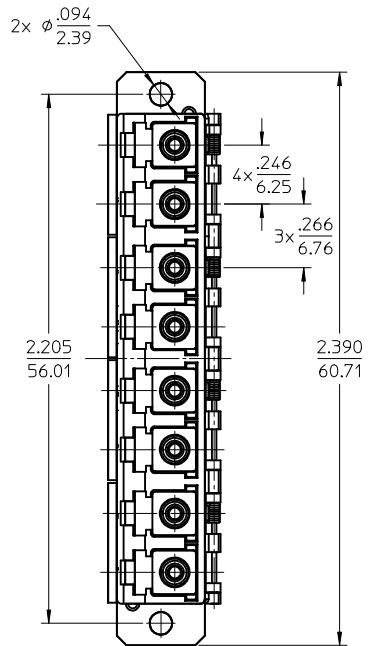

LC 8 PORT ADAPTER P/N	LC 8 PORT ADAPTER COLOR	SPLIT SLEEVE MATERIAL
106121-0100	BLUE	CERAMIC
106121-0101	GREEN	
106121-0102	BEIGE	PHOSPHOR BRONZE
106121-0103	AQUA	

ISO VIEW

- NOTES:
 1. ALL DIMENSIONS ARE FOR REFERENCE.
 2. DUST CAPS SHOWN IN ISO VIEW ONLY.

ENTER DESCRIPTION EC NO: MF2015-0403 DRWNSDXIE 2015/06/11 CHKD: WCHEN APPR: WCHEN 2015/09/25	QUALITY SYMBOLS ▽=0 ▽=0 ▽=0	GENERAL TOLERANCES (UNLESS SPECIFIED)		DIMENSION STYLE IN/MM	SCALE 2.5:1	DESIGN UNITS INCH	THIRD ANGLE PROJECTION
		4 PLACES ± --- ± --- 3 PLACES ± --- ± --- 2 PLACES ± --- ± --- 1 PLACE ± --- ± --- 0 PLACE ± ±	mm INCH	DRAWN BY YBELENKIY	DATE 2011/08/18	TITLE LC 8 PORT ADAPTER SCREW MOUNT W/SHUTTERS	
REV B	DESCRIPTION	DRAFT WHERE APPLICABLE MUST REMAIN WITHIN DIMENSIONS		APPROVED BY WCHEN	DATE 2012/02/06	molex	
		MATERIAL NO. SEE TABLE		DOCUMENT NO. SD-106121-0100	SHEET NO. 1 OF 1		