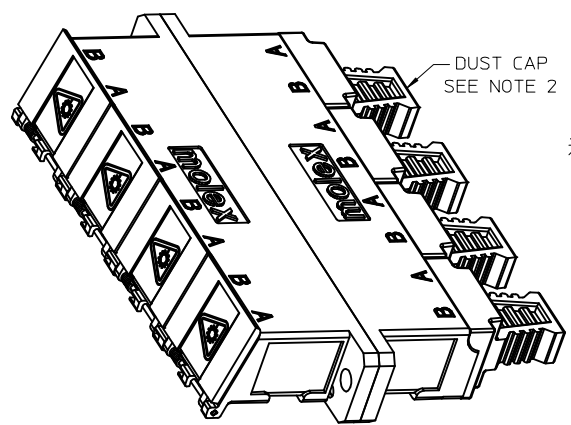

LC 8 PORT ADAPTER P/N	LC 8 PORT ADAPTER COLOR	SPLIT SLEEVE MATERIAL
106121-0100	BLUE	CERAMIC
106121-0101	GREEN	
106121-0102	BEIGE	PHOSPHOR BRONZE
106121-0103	AQUA	

ISO VIEW

NOTES:
1. ALL DIMENSIONS ARE FOR REFERENCE.
2. DUST CAPS SHOWN IN ISO VIEW ONLY.

ENTER DESCRIPTION EC NO: MF2015-0403 DRWNSDXIE 2015/06/11 CHKD: APPR:WCHEN 2015/09/25	QUALITY SYMBOLS ▽=0 ▽=0 ▽=0	GENERAL TOLERANCES (UNLESS SPECIFIED)		DIMENSION STYLE IN/MM	SCALE 2.5:1	DESIGN UNITS INCH	THIRD ANGLE PROJECTION
		4 PLACES ± --- ± ---	3 PLACES ± --- ± ---	2 PLACES ± --- ± ---	1 PLACE ± --- ± ---	0 PLACE ± ±	DRAWN BY YBELENKIY
REV B	DESCRIPTION	ANGULAR ± --- °		MATERIAL NO.	DOCUMENT NO.	SHEET NO.	
		DRAFT WHERE APPLICABLE MUST REMAIN WITHIN DIMENSIONS		SEE TABLE	SD-106121-0100	1 OF 1	
THIS DRAWING CONTAINS INFORMATION THAT IS PROPRIETARY TO MOLEX INCORPORATED AND SHOULD NOT BE USED WITHOUT WRITTEN PERMISSION							