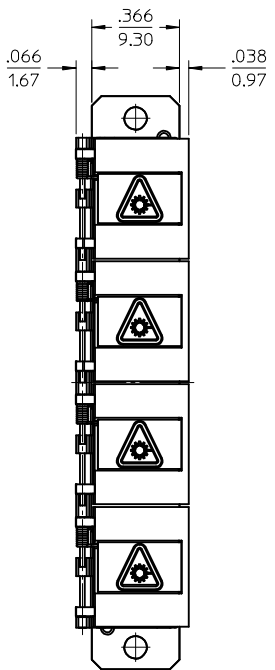

LC 8 PORT ADAPTER P/N	LC 8 PORT ADAPTER COLOR	SPLIT SLEEVE MATERIAL
106121-0100	BLUE	CERAMIC
106121-0101	GREEN	
106121-0102	BEIGE	PHOSPHOR BRONZE
106121-0103	AQUA	

ISO VIEW

NOTES:
1. ALL DIMENSIONS ARE FOR REFERENCE.
2. DUST CAPS SHOWN IN ISO VIEW ONLY.

ENTER DESCRIPTION EC NO: MF2015-0403 DRWNSDXIE 2015/06/11 CHKD: APPR:WCHEN 2015/09/25	QUALITY SYMBOLS ▽=0 ▽=0 ▽=0	GENERAL TOLERANCES (UNLESS SPECIFIED)		DIMENSION STYLE IN/MM	SCALE 2.5:1	DESIGN UNITS INCH	THIRD ANGLE PROJECTION
		4 PLACES ± --- ± ---	3 PLACES ± --- ± ---	2 PLACES ± --- ± ---	1 PLACE ± --- ± ---	0 PLACE ± ±	DRAWN BY YBELENKIY
REV B	DESCRIPTION	ANGULAR ± --- °		MATERIAL NO.	DOCUMENT NO.	SHEET NO.	
		DRAFT WHERE APPLICABLE MUST REMAIN WITHIN DIMENSIONS		SEE TABLE	SD-106121-0100	1 OF 1	
THIS DRAWING CONTAINS INFORMATION THAT IS PROPRIETARY TO MOLEX INCORPORATED AND SHOULD NOT BE USED WITHOUT WRITTEN PERMISSION							