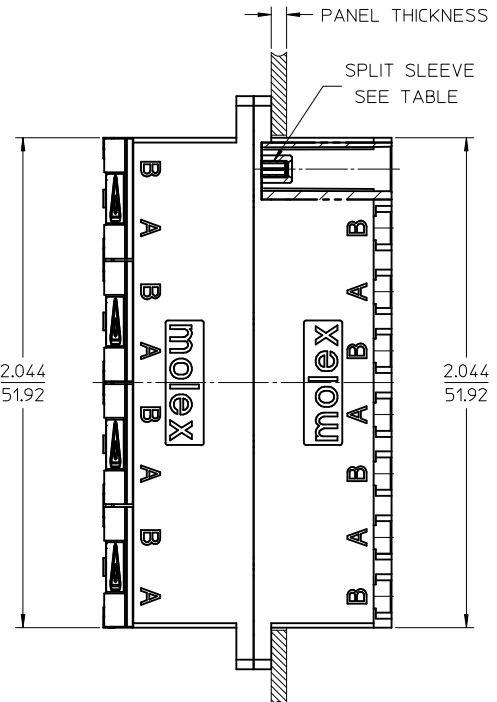

LC 8 PORT ADAPTER P/N	LC 8 PORT ADAPTER COLOR	SPLIT SLEEVE MATERIAL
106121-0100	BLUE	CERAMIC
106121-0101	GREEN	
106121-0102	BEIGE	PHOSPHOR BRONZE
106121-0103	AQUA	

ISO VIEW

NOTES:
1. ALL DIMENSIONS ARE FOR REFERENCE.
2. DUST CAPS SHOWN IN ISO VIEW ONLY.

ENTER DESCRIPTION EC NO: MF2015-0403 DRWNSDXIE 2015/06/11 CHKD: APPR:WCHEN 2015/09/25	QUALITY SYMBOLS ▽=0 ▽=0 ▽=0	GENERAL TOLERANCES (UNLESS SPECIFIED)		DIMENSION STYLE IN/MM	SCALE 2.5:1	DESIGN UNITS INCH	THIRD ANGLE PROJECTION
		4 PLACES ± --- ± ---	3 PLACES ± --- ± ---	2 PLACES ± --- ± ---	1 PLACE ± --- ± ---	0 PLACE ± ±	DRAWN BY YBELENKIY
REV B	DESCRIPTION	ANGULAR ± --- °		MATERIAL NO.	DOCUMENT NO.	SHEET NO.	
		DRAFT WHERE APPLICABLE MUST REMAIN WITHIN DIMENSIONS		SEE TABLE	SD-106121-0100	1 OF 1	
THIS DRAWING CONTAINS INFORMATION THAT IS PROPRIETARY TO MOLEX INCORPORATED AND SHOULD NOT BE USED WITHOUT WRITTEN PERMISSION							