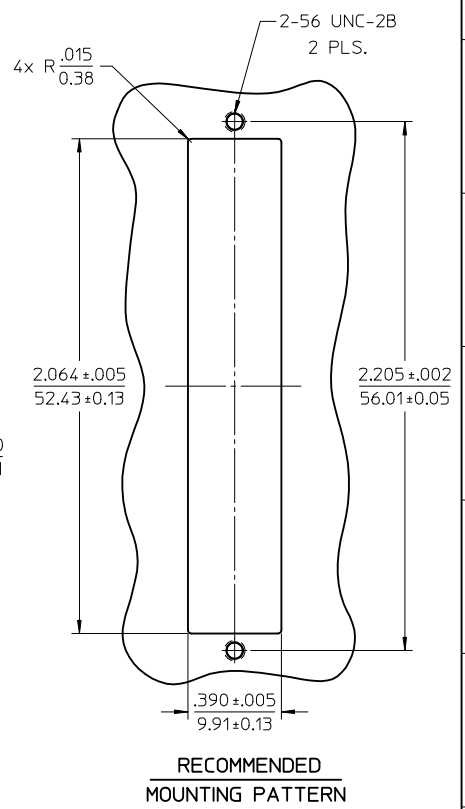

LC 8 PORT ADAPTER P/N	LC 8 PORT ADAPTER COLOR	SPLIT SLEEVE MATERIAL
106121-0100	BLUE	CERAMIC
106121-0101	GREEN	
106121-0102	BEIGE	PHOSPHOR BRONZE
106121-0103	AQUA	

ISO VIEW

NOTES:
1. ALL DIMENSIONS ARE FOR REFERENCE.
2. DUST CAPS SHOWN IN ISO VIEW ONLY.

ENTER DESCRIPTION EC NO: MF2015-0403 DRWNSDXIE 2015/06/11 CHKD: APPR:WCHEN 2015/09/25	QUALITY SYMBOLS ▽=0 ▽=0 ▽=0	GENERAL TOLERANCES (UNLESS SPECIFIED)		DIMENSION STYLE IN/MM	SCALE 2.5:1	DESIGN UNITS INCH	THIRD ANGLE PROJECTION
		4 PLACES ± --- ± ---	3 PLACES ± --- ± ---	2 PLACES ± --- ± ---	1 PLACE ± --- ± ---	0 PLACE ± ±	DRAWN BY YBELENKIY
REV B	DESCRIPTION	ANGULAR ± --- °		MATERIAL NO.	DOCUMENT NO.	SHEET NO.	
		DRAFT WHERE APPLICABLE MUST REMAIN WITHIN DIMENSIONS		SEE TABLE	SD-106121-0100	1 OF 1	
THIS DRAWING CONTAINS INFORMATION THAT IS PROPRIETARY TO MOLEX INCORPORATED AND SHOULD NOT BE USED WITHOUT WRITTEN PERMISSION							