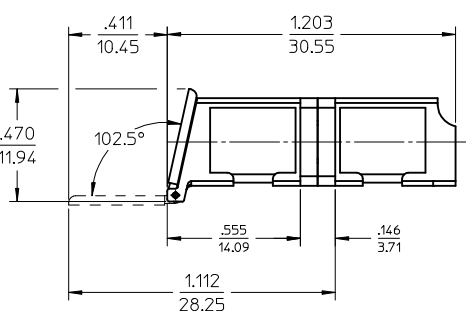

LC 8 PORT ADAPTER P/N	LC 8 PORT ADAPTER COLOR	SPLIT SLEEVE MATERIAL
106121-0100	BLUE	CERAMIC
106121-0101	GREEN	
106121-0102	BEIGE	PHOSPHOR BRONZE
106121-0103	AQUA	

ISO VIEW

NOTES:
1. ALL DIMENSIONS ARE FOR REFERENCE.
2. DUST CAPS SHOWN IN ISO VIEW ONLY.

ENTER DESCRIPTION EC NO: MF2015-0403 DRWNSDXIE 2015/06/11 CHKD: APPR:WCHEN 2015/09/25	QUALITY SYMBOLS ▽=0 ▽=0 ▽=0	GENERAL TOLERANCES (UNLESS SPECIFIED)		DIMENSION STYLE IN/MM	SCALE 2.5:1	DESIGN UNITS INCH	THIRD ANGLE PROJECTION
		4 PLACES ± --- ± ---	3 PLACES ± --- ± ---	2 PLACES ± --- ± ---	1 PLACE ± --- ± ---	0 PLACE ± ±	DRAWN BY YBELENKIY
REV B	DESCRIPTION	ANGULAR ± --- °		MATERIAL NO.	DOCUMENT NO.	SHEET NO.	
		DRAFT WHERE APPLICABLE MUST REMAIN WITHIN DIMENSIONS		SEE TABLE	SD-106121-0100	1 OF 1	
THIS DRAWING CONTAINS INFORMATION THAT IS PROPRIETARY TO MOLEX INCORPORATED AND SHOULD NOT BE USED WITHOUT WRITTEN PERMISSION							