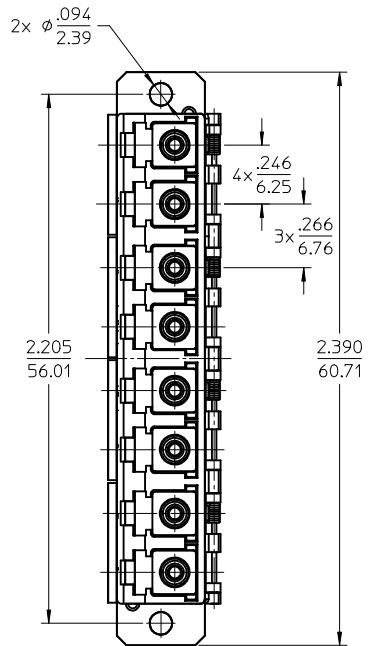

LC 8 PORT ADAPTER P/N	LC 8 PORT ADAPTER COLOR	SPLIT SLEEVE MATERIAL
106121-0100	BLUE	CERAMIC
106121-0101	GREEN	
106121-0102	BEIGE	PHOSPHOR BRONZE
106121-0103	AQUA	

ISO VIEW

NOTES:
1. ALL DIMENSIONS ARE FOR REFERENCE.
2. DUST CAPS SHOWN IN ISO VIEW ONLY.

ENTER DESCRIPTION EC NO: MF2015-0403 DRWNSDXIE 2015/06/11 CHKD: APPR:WCHEN 2015/09/25	QUALITY SYMBOLS ▽=0 ▽=0 ▽=0	GENERAL TOLERANCES (UNLESS SPECIFIED)		DIMENSION STYLE IN/MM	SCALE 2.5:1	DESIGN UNITS INCH	THIRD ANGLE PROJECTION
		4 PLACES ± --- ± ---	3 PLACES ± --- ± ---	2 PLACES ± --- ± ---	1 PLACE ± --- ± ---	0 PLACE ± ±	DRAWN BY YBELENKIY
REV B	DESCRIPTION	ANGULAR ± --- °		MATERIAL NO.	DOCUMENT NO.	SHEET NO.	
		DRAFT WHERE APPLICABLE MUST REMAIN WITHIN DIMENSIONS		SEE TABLE	SD-106121-0100	1 OF 1	
THIS DRAWING CONTAINS INFORMATION THAT IS PROPRIETARY TO MOLEX INCORPORATED AND SHOULD NOT BE USED WITHOUT WRITTEN PERMISSION							