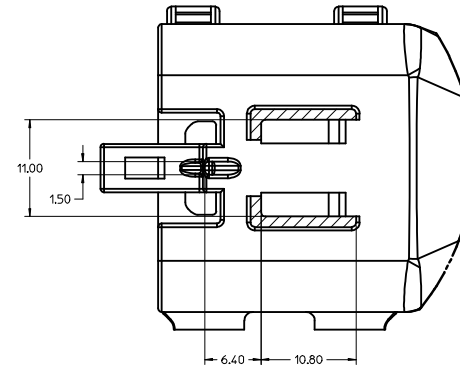

SHEET DESCRIPTION

BACKSHELL

Partial Z-Z
SCALE 35:1

ENTER DESCRIPTION EC NO: UA02016-1539 D DRAINABTANG 2016/05/16 CHKD: APPR:KDEKOSKI 2016/05/24	QUALITY SYMBOLS ∇=0 ∇=0 ∇=0	GENERAL TOLERANCES (UNLESS SPECIFIED) mm INCH 4 PLACES ± --- ± --- 3 PLACES ± --- ± --- 2 PLACES ± 0.10 ± --- 1 PLACE ± 0.2 ± --- 0 PLACE ± --- ± ---	DIMENSION STYLE MM ONLY	SCALE 3.5:1	DESIGN UNITS METRIC	THIRD ANGLE PROJECTION	
	DRAWN BY APPROFITT	DATE 2014/04/28	CHECKED BY KBORUSZEWSKI	DATE 2014/04/29	APPROVED BY VKOSHY	DATE 2014/05/14	MATERIAL NO. SEE NOTE 2a.
	DRAFT WHERE APPLICABLE MUST REMAIN WITHIN DIMENSIONS	ANGULAR ± 1 °	DOCUMENT NO. SD-33482-0001	SHEET NO. 8 OF 9	THIS DRAWING CONTAINS INFORMATION THAT IS PROPRIETARY TO MOLEX INCORPORATED AND SHOULD NOT BE USED WITHOUT WRITTEN PERMISSION		
	TITLE MX150 BLADE DUAL ROW SEALED ASSEMBLY MAT SEAL						molex