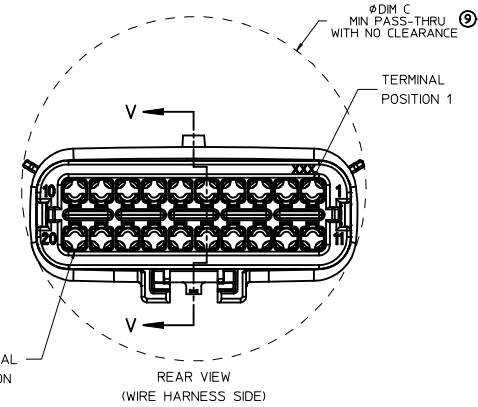

SHEET DESCRIPTION

BLADE SEALED ASSEMBLY

DESCRIPTION	DIMENSIONS				
	A	B	C	D	E
2X2	15.54	1.75	24.40	54.45	22.23
2X3 STANDARD	19.04	3.50	26.21	54.45	22.23
2X3 LENGTHENED	19.04	3.50	26.21	56.45	22.23
2X4	22.54	1.75	27.21	54.45	22.23
2X6	29.54	1.75	32.27	54.45	22.23
2X8	36.54	1.75	38.88	54.45	22.23
2X10	43.64	1.75	45.65	54.45	22.05

OPTIONAL LASER MARKING ON THIS SURFACE SEE NOTE 3g.

PRIMARY LOCK REINFORCEMENT (PLR) SHOWN IN PRE-STAGED POSITION
SECTION W-W