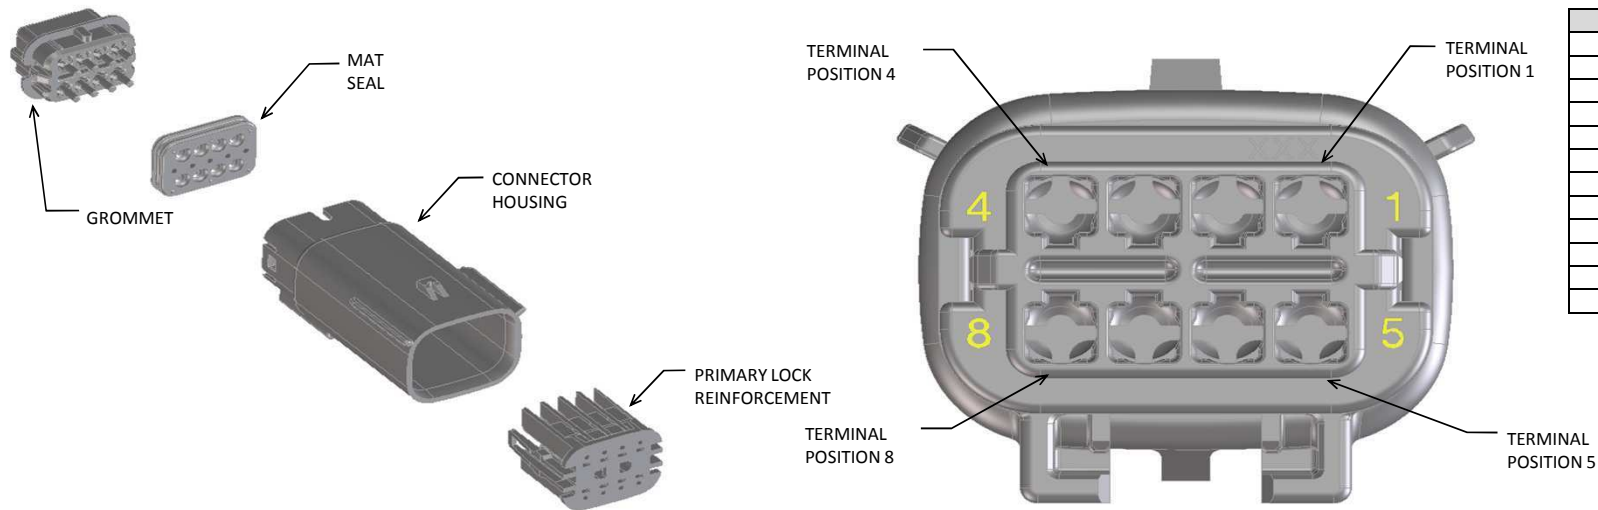

MX150 2X4 BLADE SEALED ASSEMBLY MAT SEAL
BOM AND PIN OUT SHEET

ABBREVIATION	DESCRIPTION	COLOR	MATERIAL
A-BLK	HOUSING, KEYING OPTION A	BLACK	SPS/NYLON GF20
B-LG	HOUSING, KEYING OPTION B	LIGHT GRAY	SPS/NYLON GF20
C-BR	HOUSING, KEYING OPTION C	BROWN	SPS/NYLON GF20
D-GR	HOUSING, KEYING OPTION D	GREEN	SPS/NYLON GF20
C-DG	HOUSING, KEYING OPTION C	DARK GRAY	SPS/NYLON GF20
D-SG	HOUSING, KEYING OPTION D	STONE GRAY	SPS/NYLON GF20
A-YW	HOUSING, KEYING OPTION A	YELLOW	SPS/NYLON GF20
GCP	GROMMET CAP (PLUGGED)	BLACK	SPS/NYLON GF20
GCO	GROMMET CAP (OPEN)	BLACK	SPS/NYLON GF20
PLR	PLR	NATURAL	SPS/NYLON GF20
M-R	MAT SEAL	RUST RED	INHERENTLY LUBRICATED SILICONE
M-B	MAT SEAL	ROYAL BLUE	INHERENTLY LUBRICATED SILICONE

FOR ADDITIONAL INFORMATION SEE SD-33482-0001