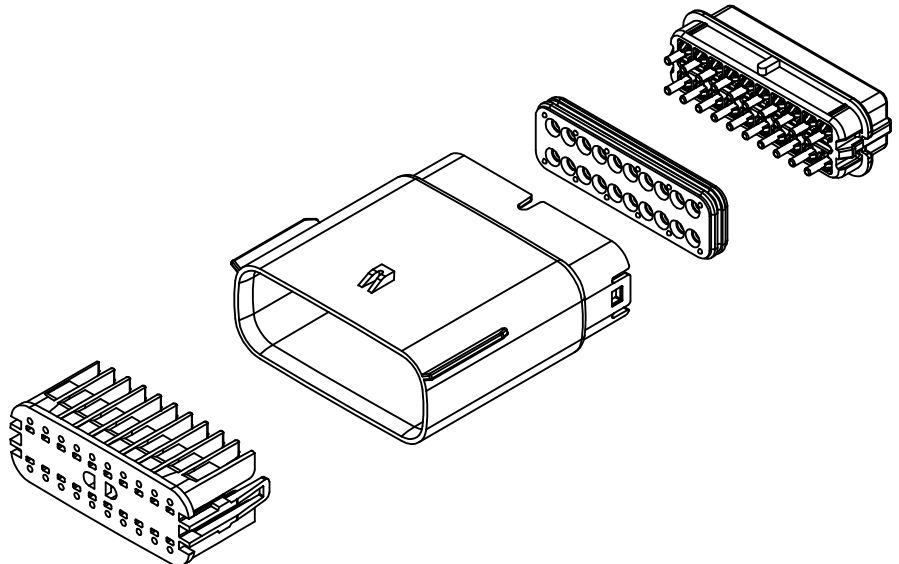

2. DESIGN - MATERIALS:
a. FOR BILL OF MATERIALS SEE:
-STANDARD CONFIGURATION: SD-33482-0002
-UL V0 CONFIGURATION: SD-160084-0002

3. DESIGN - GEOMETRY:
a. THE 3-D CAD DATA IS BASIC (WITHOUT TOLERANCE) AND MASTER FOR THIS PART WITH THE EXCEPTION OF UNDERLINED DIMENSIONS. DIMENSIONAL INFORMATION NOT SHOWN ON THIS DRAWING IS DEFINED BY THE DATA FILE AT ITS LATEST REVISION.
b. GEOMETRIC DIMENSIONS AND TOLERANCES PER ASME Y14.5M-2009
c. EDGES AND UNDIMENSIONED DETAILS PER ISO13715
d. CORNERS SHOWN AS SHARP TO BE R 0.2 MAX.
e. LETTERING SHALL BE 0.15 MAX RAISED IN 0.25 MAX RECESS PAD. THIS INCLUDES RECYCLING CODE, CAVITY ID, VENDOR IDENTIFICATION, AND CUSTOMER MATERIAL NUMBER.
f. VISUAL DEFECTS SHALL MEET COSMETIC STANDARD PS-45499-002 (Class B).
g. LASER MARKING:
1. PART NUMBER
2. DAY OF THE YEAR
3. SHIFT
4. YEAR
FOR ADDITIONAL INFORMATION SEE SECTION 5 UNDER PROCEDURES IN ES-34735-008.

REV	DESCRIPTION
D	MINOR GEOMETRY CHANGE FOR UL V0
C3	ADD 2X4
C2	ADD 2X3
C1	ADD UL V0 CONFIGURATIONS
C	ADD 2X8
B1	ADD 2X6 BACKSHELL INFO
B	ADD 2X6
A	INITIAL RELEASE

INSPECTION NUMBER LOG
LAST NUMBER: 9
ADDED:
REMOVED:

ENTER DESCRIPTION EEC NO: UAUZ016-1539 DRWNB/BTANG 2016/05/16 CHKD: APPR:KDEKOSKI 2016/05/24	QUALITY SYMBOLS ▽=0 ▽=0 ▽=0	GENERAL TOLERANCES (UNLESS SPECIFIED)		DIMENSION STYLE MM ONLY		DRAWN BY DATE APROFFITT 2014/04/28 CHECKED BY DATE KBORUSZEWSKI 2014/04/29 APPROVED BY DATE VKOSHY 2014/05/14	TITLE MX150 BLADE DUAL ROW SEALED ASSEMBLY MAT SEAL molex	SCALE 1.5:1	DESIGN UNITS METRIC	THIRD ANGLE PROJECTION
		m	INCH	MATERIAL NO. SEE NOTE 2a.						
		4 PLACES ± .--- ± .---	3 PLACES ± .--- ± .---	DOCUMENT NO. SD-33482-0001						
		2 PLACES ± 0.10 ± .---	1 PLACE ± 0.2 ± .---	SHEET NO. 1 OF 9						
ANGULAR ± 1 °		DRAFT WHERE APPLICABLE MUST REMAIN WITHIN DIMENSIONS		THIS DRAWING CONTAINS INFORMATION THAT IS PROPRIETARY TO MOLEX AND SHOULD NOT BE USED WITHOUT WRITTEN PERMISSION