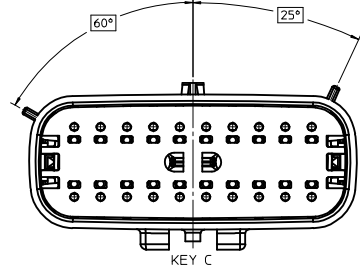

**SHEET DESCRIPTION**  
KEY CONFIGURATIONS CONT.

**2X6**

**2X8**

**2X10**

<b>ENTER DESCRIPTION</b> EC NO: UAU2016-1539 DORWAIBTANG 2016/05/16 CHKD: APPR:KDEKOSKI 2016/05/24	QUALITY SYMBOLS ▽=0 ▽=0 ▽=0	GENERAL TOLERANCES (UNLESS SPECIFIED)		DIMENSION STYLE <b>MM ONLY</b>	SCALE 3:1	DESIGN UNITS METRIC	THIRD ANGLE PROJECTION
		4 PLACES ± --- ± --- 3 PLACES ± --- ± --- 2 PLACES ± 0.10 ± --- 1 PLACE ± 0.2 ± --- 0 PLACE ± --- ± ---	mm INCH ANGULAR ± 1 ° DRAFT WHERE APPLICABLE MUST REMAIN WITHIN DIMENSIONS	DRAWN BY DATE APPROFIT 2014/04/28 CHECKED BY DATE KBORUSZEWSKI 2014/04/29 APPROVED BY DATE VKOSHY 2014/05/14	MATERIAL NO. SEE NOTE 2a.	TITLE MX150 BLADE DUAL ROW SEALED ASSEMBLY MAT SEAL <b>molex</b>	DOCUMENT NO. SD-33482-0001

**SHEET DESCRIPTION**

BLADE SEALED ASSEMBLY

DESCRIPTION	DIMENSIONS				
	A	B	C	D	E
2X2	15.54	1.75	24.40	54.45	22.23
2X3 STANDARD	19.04	3.50	26.21	54.45	22.23
2X3 LENGTHENED	19.04	3.50	26.21	56.45	22.23
2X4	22.54	1.75	27.21	54.45	22.23
2X6	29.54	1.75	32.27	54.45	22.23
2X8	36.54	1.75	38.88	54.45	22.23
2X10	43.64	1.75	45.65	54.45	22.05