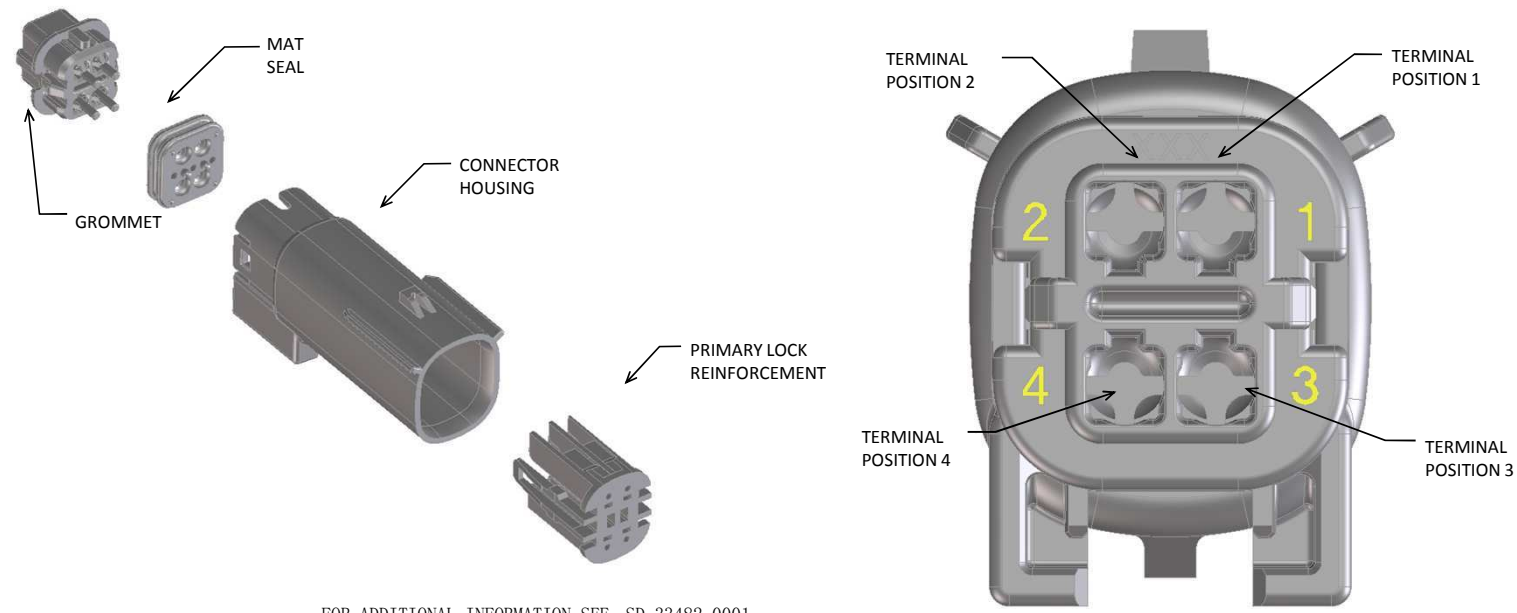

MX150 2X2 BLADE SEALED ASSEMBLY MAT SEAL
BOM AND PIN OUT SHEET

ABBREVIATION	DESCRIPTION	COLOR	MATERIAL
A-BLK	HOUSING, KEYING OPTION A	BLACK	SPS/NYLON GF20
B-LG	HOUSING, KEYING OPTION B	LIGHT GRAY	SPS/NYLON GF20
C-BR	HOUSING, KEYING OPTION C	BROWN	SPS/NYLON GF20
D-GR	HOUSING, KEYING OPTION D	GREEN	SPS/NYLON GF20
C-DG	HOUSING, KEYING OPTION C	DARK GRAY	SPS/NYLON GF20
D-SG	HOUSING, KEYING OPTION D	STONE GRAY	SPS/NYLON GF20
A-YW	HOUSING, KEYING OPTION A	YELLOW	SPS/NYLON GF20
GCP	GROMMET CAP (PLUGGED)	BLACK	SPS/NYLON GF20
GCO	GROMMET CAP (OPEN)	BLACK	SPS/NYLON GF20
PLR	PLR	NATURAL	SPS/NYLON GF20
M	MAT SEAL	ROYAL BLUE	INHERENTLY LUBRICATED SILICONE

FOR ADDITIONAL INFORMATION SEE SD-33482-0001