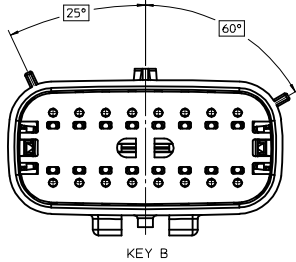

**SHEET DESCRIPTION**  
KEY CONFIGURATIONS

**2X2**

KEY A

KEY B

KEY C

KEY D

**2X3**

KEY A

KEY B

KEY C

KEY D

**2X4**

KEY A

KEY B

KEY C

KEY D

**SHEET DESCRIPTION**  
KEY CONFIGURATIONS CONT.

**2X6**

**2X8**

**2X10**

<b>ENTER DESCRIPTION</b> EC NO: UAU2016-1539 DORWAIBTANG 2016/05/16 CHKD: APPR:KDEKOSKI 2016/05/24	QUALITY SYMBOLS ▽=0 ▽=0 ▽=0	GENERAL TOLERANCES (UNLESS SPECIFIED)		DIMENSION STYLE <b>MM ONLY</b>	SCALE 3:1	DESIGN UNITS METRIC	THIRD ANGLE PROJECTION
		4 PLACES ± --- ± --- 3 PLACES ± --- ± --- 2 PLACES ± 0.10 ± --- 1 PLACE ± 0.2 ± --- 0 PLACE ± --- ± ---	mm INCH ANGULAR ± 1 ° DRAFT WHERE APPLICABLE MUST REMAIN WITHIN DIMENSIONS	DRAWN BY DATE APPROFIT 2014/04/28 CHECKED BY DATE KBORUSZEWSKI 2014/04/29 APPROVED BY DATE VKOSHY 2014/05/14	MATERIAL NO. SEE NOTE 2a.	TITLE MX150 BLADE DUAL ROW SEALED ASSEMBLY MAT SEAL <b>molex</b>	DOCUMENT NO. SD-33482-0001