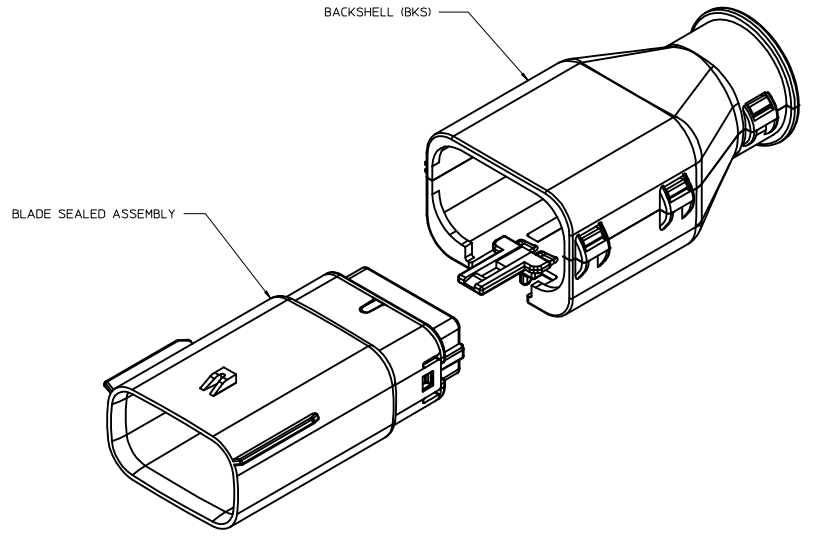

2X3

2X4

2X6

BACKSHELL CUSTOMER MODEL NUMBER LEGEND

- 34950-XXXX
- CUSTOMER MODEL COMPONENTS
    - 0 - BACKSHELL ONLY
    - 1 - BACKSHELL & MX150 HOUSING KEY A ASSEMBLY
    - 2 - BACKSHELL & MX150 HOUSING KEY B ASSEMBLY
    - 3 - BACKSHELL & MX150 HOUSING KEY C ASSEMBLY
    - 4 - BACKSHELL & MX150 HOUSING KEY D ASSEMBLY
  - BACKSHELL FEATURES
    - 1 - WITH RIBS
    - 2 - WITHOUT RIBS
  - MX150 CIRCUIT SIZE 04, 06, 08, 12, 16, 20