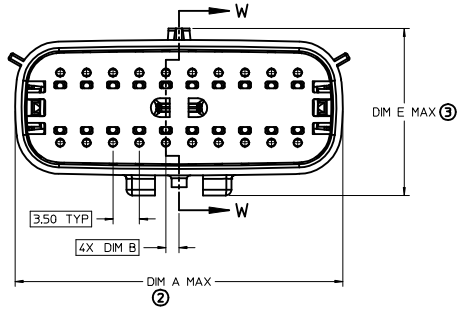

SHEET DESCRIPTION

BLADE SEALED ASSEMBLY

DESCRIPTION	DIMENSIONS				
	A	B	C	D	E
2X2	15.54	1.75	24.40	54.45	22.23
2X3 STANDARD	19.04	3.50	26.21	54.45	22.23
2X3 LENGTHENED	19.04	3.50	26.21	56.45	22.23
2X4	22.54	1.75	27.21	54.45	22.23
2X6	29.54	1.75	32.27	54.45	22.23
2X8	36.54	1.75	38.88	54.45	22.23
2X10	43.64	1.75	45.65	54.45	22.05

OPTIONAL LASER MARKING ON THIS SURFACE SEE NOTE 3g.

PRIMARY LOCK REINFORCEMENT (PLR) SHOWN IN PRE-STAGED POSITION
SECTION W-W