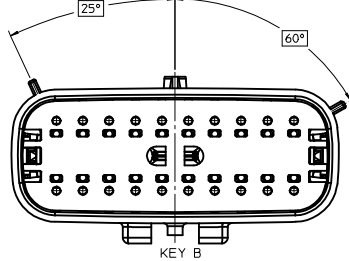

**SHEET DESCRIPTION**  
KEY CONFIGURATIONS CONT.

**2X6**

**2X8**

**2X10**

<b>ENTER DESCRIPTION</b> EC NO: UAU2016-1539 DORWAIBTANG 2016/05/16 CHKD: APPR:KDEKOSKI 2016/05/24	QUALITY SYMBOLS ▽=0 ▽=0 ▽=0	GENERAL TOLERANCES (UNLESS SPECIFIED)		DIMENSION STYLE <b>MM ONLY</b>	SCALE 3:1	DESIGN UNITS METRIC	THIRD ANGLE PROJECTION
		4 PLACES ± --- ± --- 3 PLACES ± --- ± --- 2 PLACES ± 0.10 ± --- 1 PLACE ± 0.2 ± --- 0 PLACE ± --- ± ---	mm INCH ANGULAR ± 1 ° DRAFT WHERE APPLICABLE MUST REMAIN WITHIN DIMENSIONS	DRAWN BY DATE APPROFIT 2014/04/28 CHECKED BY DATE KBORUSZEWSKI 2014/04/29 APPROVED BY DATE VKOSHY 2014/05/14	MATERIAL NO. SEE NOTE 2a.	TITLE MX150 BLADE DUAL ROW SEALED ASSEMBLY MAT SEAL <b>molex</b>	DOCUMENT NO. SD-33482-0001

**SHEET DESCRIPTION**

BLADE SEALED ASSEMBLY

DESCRIPTION	DIMENSIONS				
	A	B	C	D	E
2X2	15.54	1.75	24.40	54.45	22.23
2X3 STANDARD	19.04	3.50	26.21	54.45	22.23
2X3 LENGTHENED	19.04	3.50	26.21	56.45	22.23
2X4	22.54	1.75	27.21	54.45	22.23
2X6	29.54	1.75	32.27	54.45	22.23
2X8	36.54	1.75	38.88	54.45	22.23
2X10	43.64	1.75	45.65	54.45	22.05