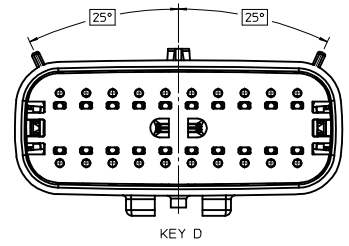

**SHEET DESCRIPTION**  
KEY CONFIGURATIONS CONT.

**2X6**

**2X8**

**2X10**

<b>ENTER DESCRIPTION</b> EC NO: UAU2016-1539 DORWAIBTANG 2016/05/16 CHKD: APPR:KDEKOSKI 2016/05/24	QUALITY SYMBOLS ▽=0 ▽=0 ▽=0	GENERAL TOLERANCES (UNLESS SPECIFIED)		DIMENSION STYLE <b>MM ONLY</b>	SCALE 3:1	DESIGN UNITS METRIC	THIRD ANGLE PROJECTION
		4 PLACES ± --- ± --- 3 PLACES ± --- ± --- 2 PLACES ± 0.10 ± --- 1 PLACE ± 0.2 ± --- 0 PLACE ± --- ± ---	mm INCH ANGULAR ± 1 ° DRAFT WHERE APPLICABLE MUST REMAIN WITHIN DIMENSIONS	DRAWN BY DATE APPROFIT 2014/04/28 CHECKED BY DATE KBORUSZEWSKI 2014/04/29 APPROVED BY DATE VKOSHY 2014/05/14	MATERIAL NO. SEE NOTE 2a.	TITLE MX150 BLADE DUAL ROW SEALED ASSEMBLY MAT SEAL <b>molex</b>	DOCUMENT NO. SD-33482-0001

**SHEET DESCRIPTION**

BLADE SEALED ASSEMBLY

DESCRIPTION	DIMENSIONS				
	A	B	C	D	E
2X2	15.54	1.75	24.40	54.45	22.23
2X3 STANDARD	19.04	3.50	26.21	54.45	22.23
2X3 LENGTHENED	19.04	3.50	26.21	56.45	22.23
2X4	22.54	1.75	27.21	54.45	22.23
2X6	29.54	1.75	32.27	54.45	22.23
2X8	36.54	1.75	38.88	54.45	22.23
2X10	43.64	1.75	45.65	54.45	22.05