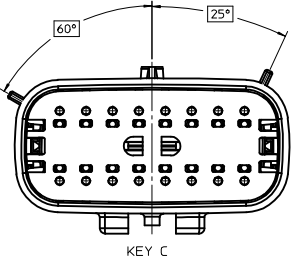

**SHEET DESCRIPTION**  
KEY CONFIGURATIONS

**2X2**

KEY A

KEY B

KEY C

KEY D

**2X3**

KEY A

KEY B

KEY C

KEY D

**2X4**

KEY A

KEY B

KEY C

KEY D

**SHEET DESCRIPTION**  
KEY CONFIGURATIONS CONT.

**2X6**

**2X8**

**2X10**

<b>ENTER DESCRIPTION</b> EC NO: UAU2016-1539 DORWAIBTANG 2016/05/16 CHKD: APPR:KDEKOSKI 2016/05/24	QUALITY SYMBOLS ▽=0 ▽=0 ▽=0	GENERAL TOLERANCES (UNLESS SPECIFIED)		DIMENSION STYLE <b>MM ONLY</b>	SCALE 3:1	DESIGN UNITS METRIC	THIRD ANGLE PROJECTION
		4 PLACES ± --- ± --- 3 PLACES ± --- ± --- 2 PLACES ± 0.10 ± --- 1 PLACE ± 0.2 ± --- 0 PLACE ± --- ± ---	mm INCH ANGULAR ± 1 ° DRAFT WHERE APPLICABLE MUST REMAIN WITHIN DIMENSIONS	DRAWN BY DATE APPROFIT 2014/04/28 CHECKED BY DATE KBORUSZEWSKI 2014/04/29 APPROVED BY DATE VKOSHY 2014/05/14	MATERIAL NO. SEE NOTE 2a.	TITLE MX150 BLADE DUAL ROW SEALED ASSEMBLY MAT SEAL <b>molex</b>	DOCUMENT NO. SD-33482-0001