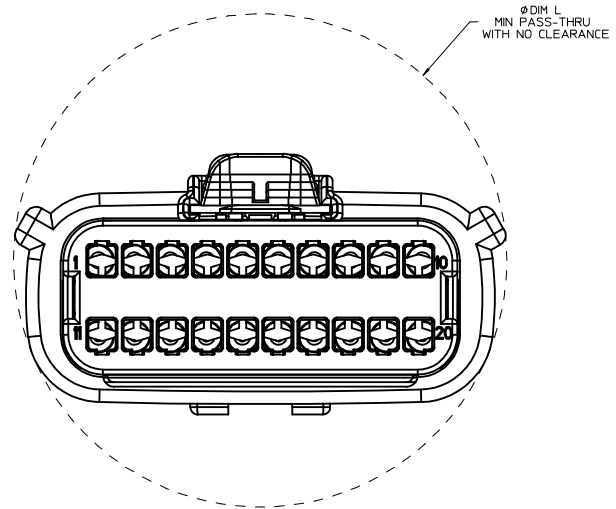

SHEET DESCRIPTION

SYSTEM PACKAGING

CHARTED DIMENSIONS				
CKT	BLADE CONFIGURATION	RECEPTACLE CONFIGURATION	DIMENSIONS	
			K	L
2X2	STANDARD	STANDARD	72.78	28.00
		LENGTHENED	77.21	
2X3	STANDARD	W/O CLIPSLOT	72.78	30.50
		W/ CLIPSLOT		28.00
	LENGTHENED	W/O CLIPSLOT	74.79	30.50
		W/ CLIPSLOT		28.00
2X4	STANDARD	STANDARD	72.78	29.50
2X6	STANDARD	STANDARD	72.79	35.58
2X8	STANDARD	STANDARD	72.67	42.25
2X10	STANDARD	STANDARD	72.78	49.05

ENTER DESCRIPTION EC NO: UAU2016-1539 D DRAINABTANG 2016/05/16 CHKD: APPR:KDEKOSKI 2016/05/24	QUALITY SYMBOLS	GENERAL TOLERANCES (UNLESS SPECIFIED)		DIMENSION STYLE	SCALE	DESIGN UNITS	THIRD ANGLE PROJECTION
	▽=0	mm	INCH	MM ONLY	4:1	METRIC	☐
	▽=0	4 PLACES ± --- ± ---	APPROVED BY DATE	TITLE			
	▽=0	3 PLACES ± --- ± ---	APPROVED BY DATE	MX150 BLADE DUAL ROW SEALED ASSEMBLY MAT SEAL			
▽=0	2 PLACES ± 0.10 ± ---	APPROVED BY DATE	molex				
▽=0	1 PLACE ± 0.2 ± ---	APPROVED BY DATE	DOCUMENT NO. SD-33482-0001				
▽=0	0 PLACE ± --- ± ---	APPROVED BY DATE	SHEET NO. 6 OF 9				
	ANGULAR ± 1 °	MATERIAL NO.	SEE NOTE 2a.				
	DRAFT WHERE APPLICABLE MUST REMAIN WITHIN DIMENSIONS	SIZE	THIS DRAWING CONTAINS INFORMATION THAT IS PROPRIETARY TO MOLEX INCORPORATED AND SHOULD NOT BE USED WITHOUT WRITTEN PERMISSION