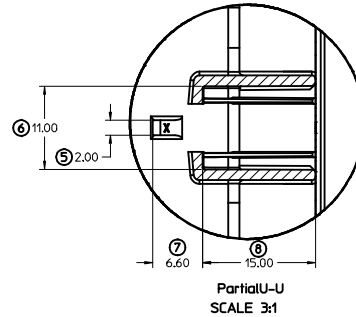

SHEET DESCRIPTION

BLADE SEALED ASSEMBLY

DESCRIPTION	DIMENSIONS				
	A	B	C	D	E
2X2	15.54	1.75	24.40	54.45	22.23
2X3 STANDARD	19.04	3.50	26.21	54.45	22.23
2X3 LENGTHENED	19.04	3.50	26.21	56.45	22.23
2X4	22.54	1.75	27.21	54.45	22.23
2X6	29.54	1.75	32.27	54.45	22.23
2X8	36.54	1.75	38.88	54.45	22.23
2X10	43.64	1.75	45.65	54.45	22.05

OPTIONAL LASER MARKING ON THIS SURFACE SEE NOTE 3g.

PRIMARY LOCK REINFORCEMENT (PLR) SHOWN IN PRE-STAGED POSITION
SECTION W-W