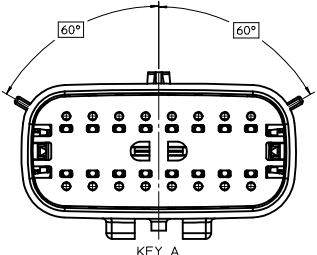

**SHEET DESCRIPTION**  
KEY CONFIGURATIONS

**2X2**

KEY A

KEY B

KEY C

KEY D

**2X3**

KEY A

KEY B

KEY C

KEY D

**2X4**

KEY A

KEY B

KEY C

KEY D

**SHEET DESCRIPTION**  
KEY CONFIGURATIONS CONT.

**2X6**

**2X8**

**2X10**

<b>ENTER DESCRIPTION</b> EC NO: UAU2016-1539 DORWAIBTANG 2016/05/16 CHKD: APPR:KDEKOSKI 2016/05/24	QUALITY SYMBOLS ▽=0 ▽=0 ▽=0	GENERAL TOLERANCES (UNLESS SPECIFIED)		DIMENSION STYLE <b>MM ONLY</b>	SCALE 3:1	DESIGN UNITS METRIC	THIRD ANGLE PROJECTION
		4 PLACES ± --- ± --- 3 PLACES ± --- ± --- 2 PLACES ± 0.10 ± --- 1 PLACE ± 0.2 ± --- 0 PLACE ± --- ± ---	mm INCH ANGULAR ± 1 ° DRAFT WHERE APPLICABLE MUST REMAIN WITHIN DIMENSIONS	DRAWN BY DATE APPROFIT 2014/04/28 CHECKED BY DATE KBORUSZEWSKI 2014/04/29 APPROVED BY DATE VKOSHY 2014/05/14	MATERIAL NO. SEE NOTE 2a.	TITLE MX150 BLADE DUAL ROW SEALED ASSEMBLY MAT SEAL <b>molex</b>	DOCUMENT NO. SD-33482-0001