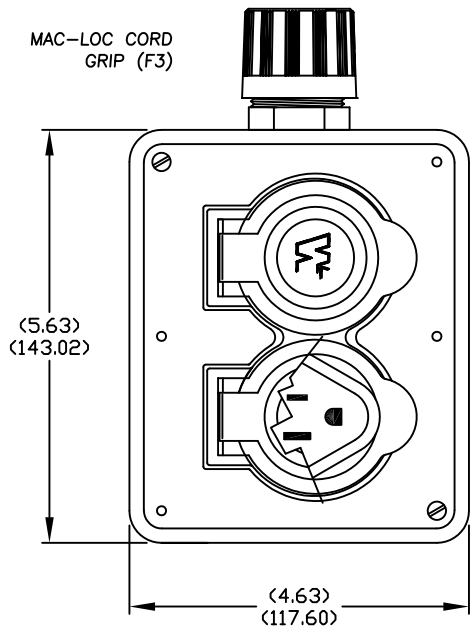

MAC-LOC CORD  
GRIP (F3)

WATERTITE  
COVERPLATES