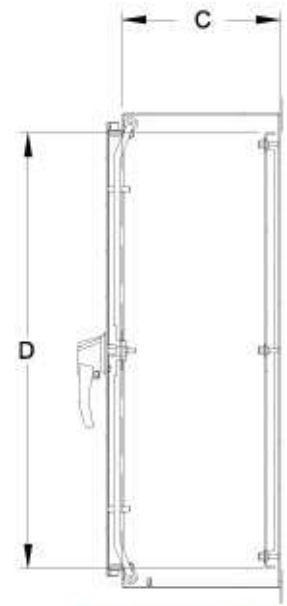

Construction

- Formed 12 gauge 304 or 316 stainless steel.
- Smooth, continuously welded seams without knockouts, cutouts or holes.
- Doors are supported with heavy gauge continuous hinges.
- 3-pt padlocking door handle.
- Seamless poured-in place gasket.
- A grounding stud is provided in the enclosure and a bonding stud is provided on the door.
- Center post is removable for easy installation of the inner panel.

Front View

Section Y-Y

Section X-X

304 S.S. Part Number	316 S.S. Part Number	Overall Dimensions			Panel Size	
		A	B	C	D	E
HN4WM24428SS	HN4WM24428S16	24.00	42.00	8.00	21.00	39.00
HN4WM24488SS	HN4WM24488S16	24.00	48.00	8.00	21.00	45.00
HN4WM304210SS	HN4WM304210S16	30.00	42.00	10.00	27.00	39.00
HN4WM304810SS	HN4WM304810S16	30.00	48.00	10.00	27.00	45.00
HN4WM306010SS	HN4WM306010S16	30.00	60.00	10.00	27.00	57.00
HN4WM364212SS	HN4WM364212S16	36.00	42.00	12.00	33.00	39.00
HN4WM364812SS	HN4WM364812S16	36.00	48.00	12.00	33.00	45.00
HN4WM366012SS	HN4WM366012S16	36.00	60.00	12.00	33.00	57.00
HN4WM424212SS	HN4WM424212S16	42.00	42.00	12.00	39.00	39.00
HN4WM424812SS	HN4WM424812S16	42.00	48.00	12.00	39.00	45.00
HN4WM426012SS	HN4WM426012S16	42.00	60.00	12.00	38.00	56.00
HN4WM484812SS	HN4WM484812S16	48.00	48.00	12.00	44.00	44.00