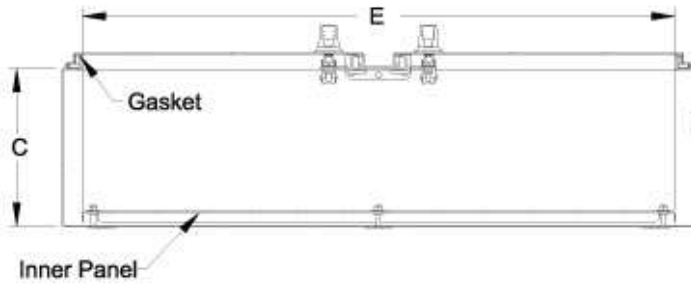

Front View

Section Y-Y

Section X-X

304 S.S. Part Number	316 S.S. Part Number	Overall Dimensions			Panel Size	
		A	B	C	D	E
HN4WM24428SS	HN4WM24428S16	24.00	42.00	8.00	21.00	39.00
HN4WM24488SS	HN4WM24488S16	24.00	48.00	8.00	21.00	45.00
HN4WM304210SS	HN4WM304210S16	30.00	42.00	10.00	27.00	39.00
HN4WM304810SS	HN4WM304810S16	30.00	48.00	10.00	27.00	45.00
HN4WM306010SS	HN4WM306010S16	30.00	60.00	10.00	27.00	57.00
HN4WM364212SS	HN4WM364212S16	36.00	42.00	12.00	33.00	39.00
HN4WM364812SS	HN4WM364812S16	36.00	48.00	12.00	33.00	45.00
HN4WM366012SS	HN4WM366012S16	36.00	60.00	12.00	33.00	57.00
HN4WM424212SS	HN4WM424212S16	42.00	42.00	12.00	39.00	39.00
HN4WM424812SS	HN4WM424812S16	42.00	48.00	12.00	39.00	45.00
HN4WM426012SS	HN4WM426012S16	42.00	60.00	12.00	38.00	56.00
HN4WM484812SS	HN4WM484812S16	48.00	48.00	12.00	44.00	44.00