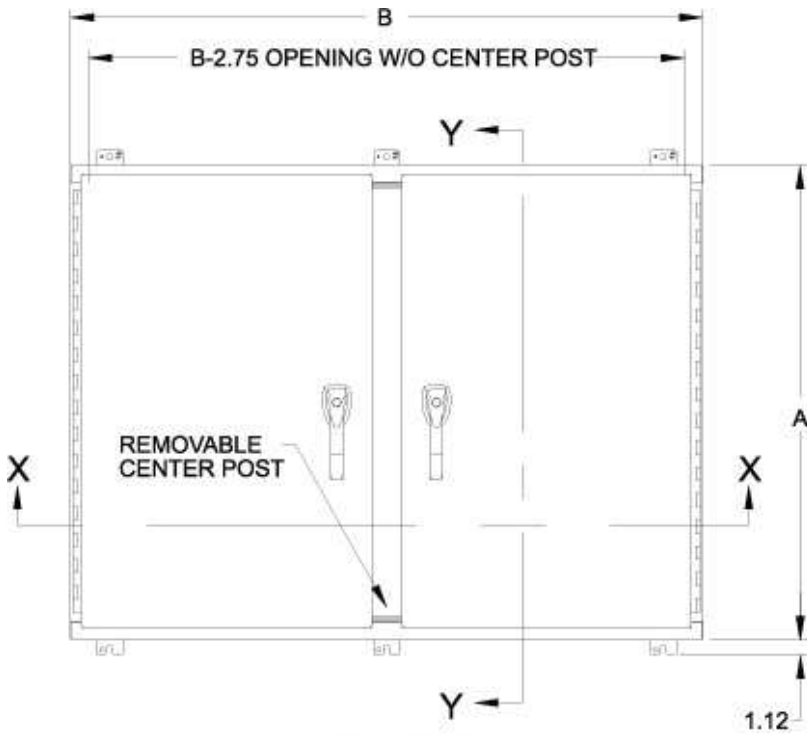

Construction

- Formed 12 gauge 304 or 316 stainless steel.
- Smooth, continuously welded seams without knockouts, cutouts or holes.
- Doors are supported with heavy gauge continuous hinges.
- 3-pt padlocking door handle.
- Seamless poured-in place gasket.
- A grounding stud is provided in the enclosure and a bonding stud is provided on the door.
- Center post is removable for easy installation of the inner panel.

Standards

- UL 508 Type 3R, 4X, and 12
- CSA Type 3R, 4X, and 12
- Complies with
 - NEMA Type 3R, 4X, 12 and 13
 - IEC 60529, IP66

Finish

- Cover and enclosure are natural stainless steel with a smooth brushed finish.
- Removable inner panel is finished in white powder coating.

Front View

Section Y-Y

Section X-X

304 S.S. Part Number	316 S.S. Part Number	Overall Dimensions			Panel Size	
		A	B	C	D	E
HN4WM24428SS	HN4WM24428S16	24.00	42.00	8.00	21.00	39.00
HN4WM24488SS	HN4WM24488S16	24.00	48.00	8.00	21.00	45.00
HN4WM304210SS	HN4WM304210S16	30.00	42.00	10.00	27.00	39.00
HN4WM304810SS	HN4WM304810S16	30.00	48.00	10.00	27.00	45.00
HN4WM306010SS	HN4WM306010S16	30.00	60.00	10.00	27.00	57.00
HN4WM364212SS	HN4WM364212S16	36.00	42.00	12.00	33.00	39.00
HN4WM364812SS	HN4WM364812S16	36.00	48.00	12.00	33.00	45.00
HN4WM366012SS	HN4WM366012S16	36.00	60.00	12.00	33.00	57.00
HN4WM424212SS	HN4WM424212S16	42.00	42.00	12.00	39.00	39.00
HN4WM424812SS	HN4WM424812S16	42.00	48.00	12.00	39.00	45.00
HN4WM426012SS	HN4WM426012S16	42.00	60.00	12.00	38.00	56.00
HN4WM484812SS	HN4WM484812S16	48.00	48.00	12.00	44.00	44.00