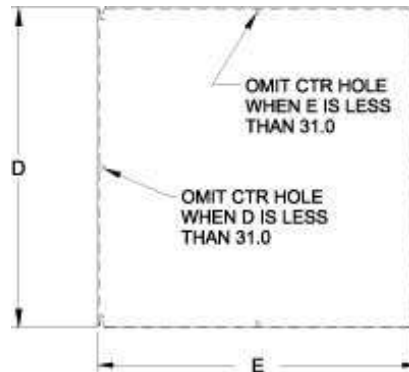

### Features

- Larger than standard NEMA panel used in same sized enclosure.
- 12gauge steel construction.
- Larger sizes have 2 or 4 formed flanges for added strength.
- Slotted corner design for easier mounting.
- Finished in white or unpainted galvanized.

Mild Steel		Galvanized		Size		Gauge
Part No.	Part No.	D	E	D	E	
EP1212	EPG1212	10.20	10.20	10.20	10.20	12.00
EP1224	EPG1224	10.20	22.20	10.20	22.20	12.00
EP1612	EPG1612	14.20	10.20	14.20	10.20	12.00
EP1616	EPG1616	14.20	14.20	14.20	14.20	12.00
EP1620	EPG1620	14.20	18.20	14.20	18.20	12.00
EP2012	EPG2012	18.20	10.20	18.20	10.20	12.00
EP2016	EPG2016	18.20	14.20	18.20	14.20	12.00
EP2020	EPG2020	18.20	18.20	18.20	18.20	12.00
EP2024	EPG2024	18.20	22.20	18.20	22.20	12.00
EP2412	EPG2412	22.20	10.20	22.20	10.20	12.00
EP2416	EPG2416	22.20	14.20	22.20	14.20	12.00
EP2420	EPG2420	22.20	18.20	22.20	18.20	12.00
EP2424	EPG2424	22.20	22.20	22.20	22.20	12.00
EP2430	EPG2430	22.20	28.20	22.20	28.20	12.00
EP2442	EPG2442	22.20	40.20	22.20	40.20	12.00
EP2448	EPG2448	22.20	46.20	22.20	46.20	12.00
EP3012	EPG3012	28.20	10.20	28.20	10.20	12.00
EP3016	EPG3016	28.20	14.20	28.20	14.20	12.00
EP3020	EPG3020	28.20	18.20	28.20	18.20	12.00
EP3024	EPG3024	28.20	22.20	28.20	22.20	12.00