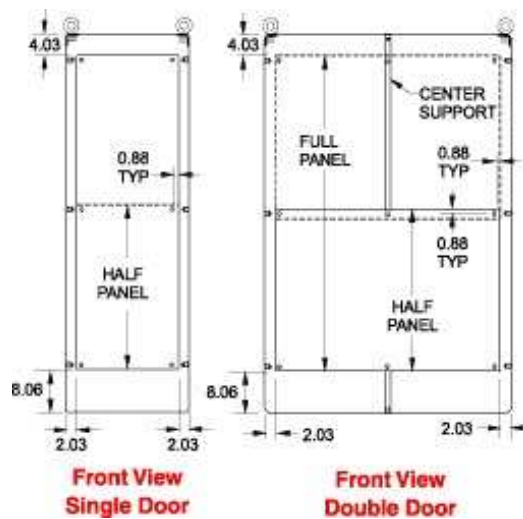

Freestanding Enclosure Inner Panels

- Formed from 10 gauge or 12 gauge steel.
- All double door width panels are 10 gauge steel.
- Width panels are available in full or half height.
- Depth panels are available in full height only
- Depth and width panels are provided with all mounting hardware and center support where required.
- Half panel can be mounted in the top or bottom half of the enclosure.
- Finished in white.

Single Door Width Panels

Steel	Galv. Steel				Panel
Part No.	Part No.	Description	Enclosure Size		Size
60TWFW	60TWFWG	Full Panel	60 x 24		48.00 x 20
60TWHW	60TWHWG	Half Panel			24.87 x 20
72WFW	72WFWG	Full Panel	72 x 24		60.00 x 20
72WHW	72WHWG	Half Panel			30.87 x 20
90YFW	90YFWG	Full Panel	90 x 24		78.00 x 20
90YHW	90YHWG	Half Panel			39.87 x 20
72XFW	72XFWG	Full Panel	72 x 30		60.00 x 26
72XHW	72XHWG	Half Panel			30.87 x 26
60TYFW	60TYFWG	Full Panel	60 x 36		48.00 x 32
60TYHW	60TYHWG	Half Panel			24.87 x 32
72YFW	72YFWG	Full Panel	72 x 36		60.00 x 32
72YHW	72YHWG	Half Panel			30.87 x 32
90YFW	90YFWG	Full Panel	90 x 36		78.00 x 32
90YHW	90YHWG	Half Panel			39.87 x 32

Double Door Width Panels

Steel	Galv. Steel
-------	-------------

Part No.	Part No.	Description	Enclosure	Panel Size
60AWFW	60AWFWG	Full Panel	60 x 48	48.00 x 44
60AWHW	60AWHWG	Half Panel		24.88 x 44
72ZFW	72ZFWG	Full Panel	72 x 48	60.00 x 44
72ZHW	72ZHWG	Half Panel		30.88 x 44
72ZXF	72ZXFG	Full Panel	72 x 60	60.00 x 56
72ZXHW	72ZXHWG	Half Panel		30.88 x 56
72ZYFW	72ZYFWG	Full Panel	72 x 72	60.00 x 68
72ZYHW	72ZYHWG	Half Panel		30.88 x 68
90BFW	90BFWG	Full Panel	90 x 48	78.00 x 44
90BHW	90BHWG	Half Panel		39.88 x 44
90BYFW	90BYFWG	Full Panel	90 x 72	78.00 x 68
90BYHW	90BYHWG	Half Panel		39.88 x 68