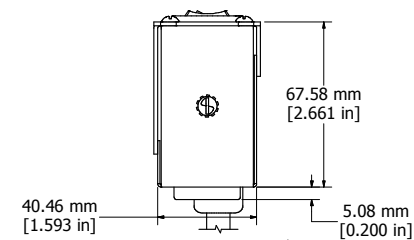

ASSEMBLY - VIEW FROM FRONT

ISOMETRIC VIEW

ASSEMBLY - VIEW FROM BOTTOM

ASSEMBLY - VIEW FROM SIDE

SECTION A-A

1583T8A1BK	
Finish - Front - Black Painted Steel	
Back - Black Painted Steel	
Rated - 125 VAC, 60 Hz, 15 Amps	
Approvals - CSA Certified Standards C22.2 (No. 21-95, 42-99)	
- UL Recognized Standard UL1363	
Colours & Cord Length	
1583T8A1BK - Black w/ 6' Foot Power Cord (NEMA 5-15P)	
1583T8A1- ASA 61 Grey w/ 6' Foot Power Cord (NEMA 5-15P)	
1583T8B1BK - Black w/ 15' Foot Power Cord (NEMA 5-15P)	
1583T8B1- ASA 61 Grey w/ 15' Foot Power Cord (NEMA 5-15P)	