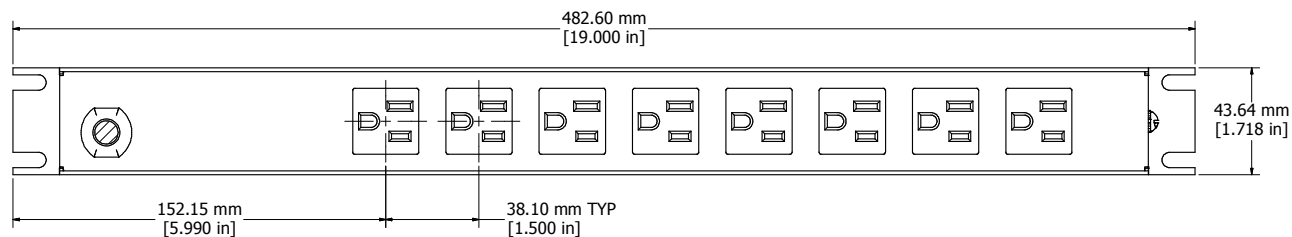

ASSEMBLY - VIEW FROM FRONT

ISOMETRIC VIEW

ASSEMBLY - VIEW FROM BOTTOM

ASSEMBLY - VIEW FROM SIDE

SECTION A-A

1583T8A1BK	
Finish - Front - Black Painted Steel	
Back - Black Painted Steel	
Rated - 125 VAC, 60 Hz, 15 Amps	
Approvals - CSA Certified Standards C22.2 (No. 21-95, 42-99)	
- UL Recognized Standard UL1363	
Colours & Cord Length	
1583T8A1BK - Black w/ 6' Foot Power Cord (NEMA 5-15P)	
1583T8A1- ASA 61 Grey w/ 6' Foot Power Cord (NEMA 5-15P)	
1583T8B1BK - Black w/ 15' Foot Power Cord (NEMA 5-15P)	
1583T8B1- ASA 61 Grey w/ 15' Foot Power Cord (NEMA 5-15P)	