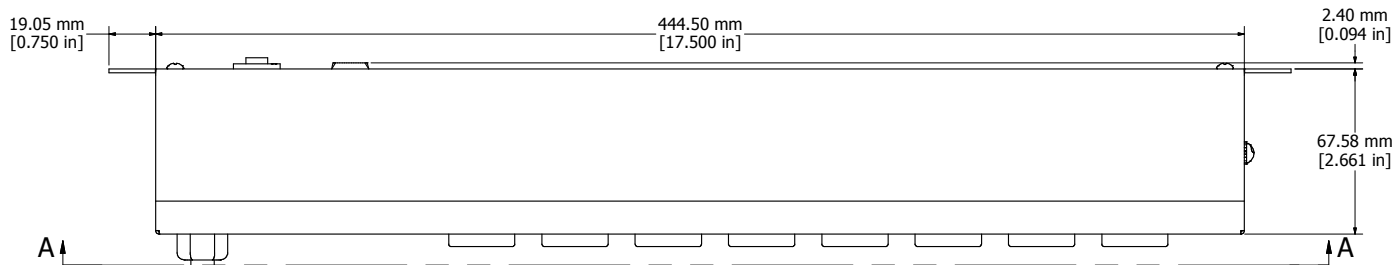

ASSEMBLY - VIEW FROM FRONT

ISOMETRIC VIEW

ASSEMBLY - VIEW FROM BOTTOM

ASSEMBLY - VIEW FROM SIDE

SECTION A-A

1583T8A1BK	
Finish - Front - Black Painted Steel	
Back - Black Painted Steel	
Rated - 125 VAC, 60 Hz, 15 Amps	
Approvals - CSA Certified Standards C22.2 (No. 21-95, 42-99)	
- UL Recognized Standard UL1363	
Colours & Cord Length	
1583T8A1BK - Black w/ 6' Foot Power Cord (NEMA 5-15P)	
1583T8A1- ASA 61 Grey w/ 6' Foot Power Cord (NEMA 5-15P)	
1583T8B1BK - Black w/ 15' Foot Power Cord (NEMA 5-15P)	
1583T8B1- ASA 61 Grey w/ 15' Foot Power Cord (NEMA 5-15P)	