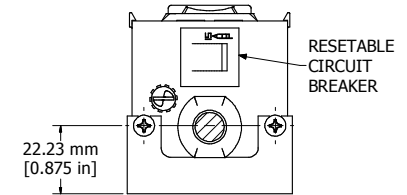

ASSEMBLY - VIEW FROM TOP

ASSEMBLY - VIEW FROM SIDE

ASSEMBLY - VIEW FROM BOTTOM

ISOMETRIC VIEW

SECTION A-A

<b>1584H4**</b>
Finish - Top - Black Painted Steel
Bottom - Aluminum Extrusion
Rated - 120 VAC, 60 Hz, 15 Amps
Approvals - CSA Certified Standards C22.2 (No. 21-95, 42-99)
- UL Listed, Standard UL1363
<b>Cord Length</b>
1584H4A1 - 6' Foot Power Cord (NEMA 5-15P)
1584H4B1 - 15' Foot Power Cord (NEMA 5-15P)