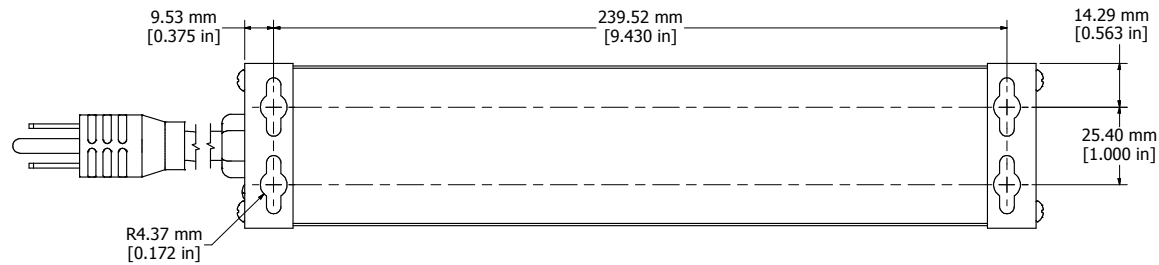

ASSEMBLY - VIEW FROM TOP

ASSEMBLY - VIEW FROM SIDE

ASSEMBLY - VIEW FROM BOTTOM

ISOMETRIC VIEW

SECTION A-A

<b>1584H4**</b>
Finish - Top - Black Painted Steel
Bottom - Aluminum Extrusion
Rated - 120 VAC, 60 Hz, 15 Amps
Approvals - CSA Certified Standards C22.2 (No. 21-95, 42-99)
- UL Listed, Standard UL1363
<b>Cord Length</b>
1584H4A1 - 6' Foot Power Cord (NEMA 5-15P)
1584H4B1 - 15' Foot Power Cord (NEMA 5-15P)