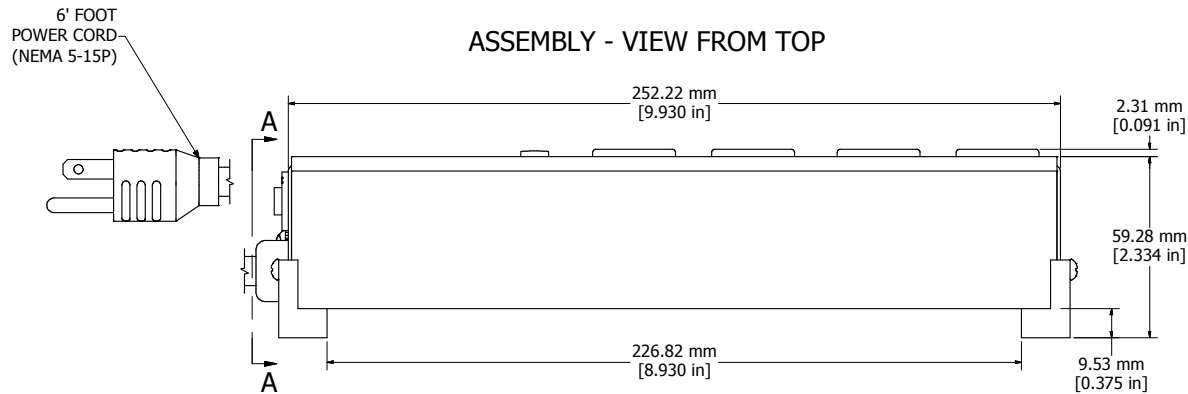

ASSEMBLY - VIEW FROM TOP

ASSEMBLY - VIEW FROM SIDE

ASSEMBLY - VIEW FROM BOTTOM

ISOMETRIC VIEW

SECTION A-A

<b>1584H4**</b>
Finish - Top - Black Painted Steel
Bottom - Aluminum Extrusion
Rated - 120 VAC, 60 Hz, 15 Amps
Approvals - CSA Certified Standards C22.2 (No. 21-95, 42-99)
- UL Listed, Standard UL1363
<b>Cord Length</b>
1584H4A1 - 6' Foot Power Cord (NEMA 5-15P)
1584H4B1 - 15' Foot Power Cord (NEMA 5-15P)