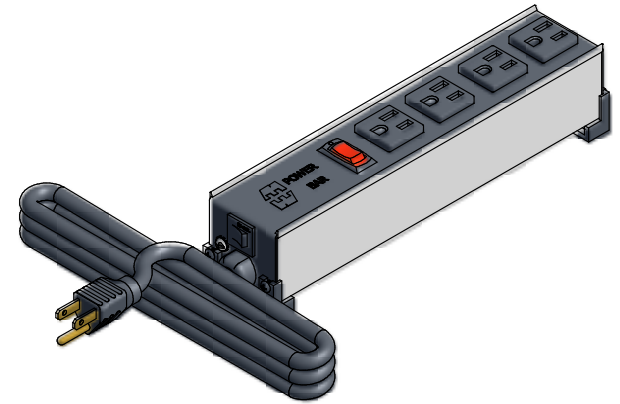

ASSEMBLY - VIEW FROM TOP

ASSEMBLY - VIEW FROM SIDE

ASSEMBLY - VIEW FROM BOTTOM

ISOMETRIC VIEW

SECTION A-A

<b>1584H4**</b>
Finish - Top - Black Painted Steel
Bottom - Aluminum Extrusion
Rated - 120 VAC, 60 Hz, 15 Amps
Approvals - CSA Certified Standards C22.2 (No. 21-95, 42-99)
- UL Listed, Standard UL1363
<b>Cord Length</b>
1584H4A1 - 6' Foot Power Cord (NEMA 5-15P)
1584H4B1 - 15' Foot Power Cord (NEMA 5-15P)