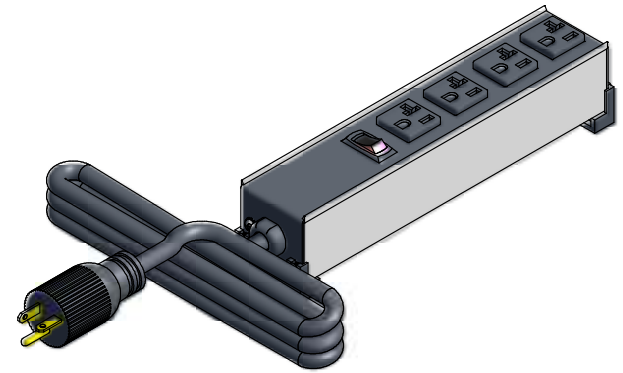

ASSEMBLY - VIEW FROM TOP

ISOMETRIC VIEW

ASSEMBLY - VIEW FROM SIDE

ASSEMBLY - VIEW FROM END

ASSEMBLY - VIEW FROM BOTTOM

1589H4**
Finish - Top - Black Painted Steel
Bottom - Aluminum Extrusion
Rated - 120 VAC, 60 Hz, 20 Amps
Approvals - CSA Certified Standards C22.2 (No. 21-95, 42-99)
- UL Listed, Standard UL1363
Cord Length
1589H4F1 - 6' Foot Power Cord (NEMA 5-20P)
1589H4G1 - 15' Foot Power Cord (NEMA 5-20P)