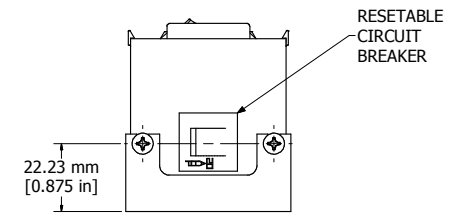

ASSEMBLY - VIEW FROM TOP

ISOMETRIC VIEW

ASSEMBLY - VIEW FROM SIDE

ASSEMBLY - VIEW FROM END

ASSEMBLY - VIEW FROM BOTTOM

1589H4**
Finish - Top - Black Painted Steel
Bottom - Aluminum Extrusion
Rated - 120 VAC, 60 Hz, 20 Amps
Approvals - CSA Certified Standards C22.2 (No. 21-95, 42-99)
- UL Listed, Standard UL1363
Cord Length
1589H4F1 - 6' Foot Power Cord (NEMA 5-20P)
1589H4G1 - 15' Foot Power Cord (NEMA 5-20P)