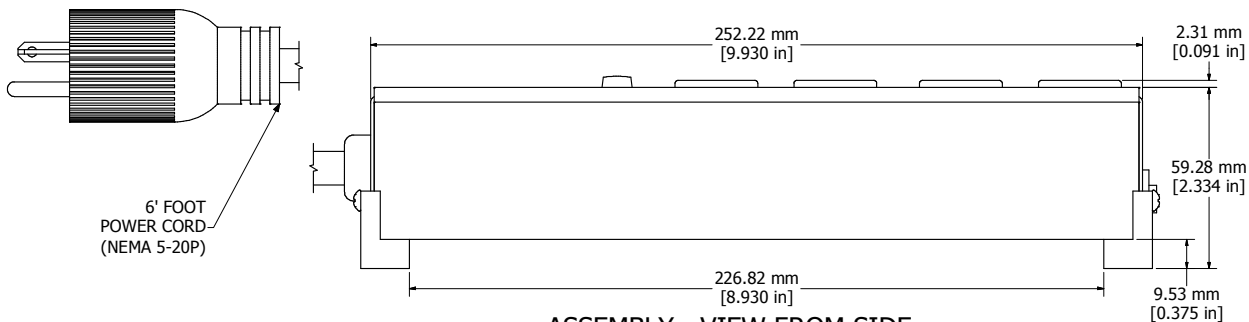

ASSEMBLY - VIEW FROM TOP

ISOMETRIC VIEW

ASSEMBLY - VIEW FROM SIDE

ASSEMBLY - VIEW FROM END

ASSEMBLY - VIEW FROM BOTTOM

1589H4**
Finish - Top - Black Painted Steel
Bottom - Aluminum Extrusion
Rated - 120 VAC, 60 Hz, 20 Amps
Approvals - CSA Certified Standards C22.2 (No. 21-95, 42-99)
- UL Listed, Standard UL1363
Cord Length
1589H4F1 - 6' Foot Power Cord (NEMA 5-20P)
1589H4G1 - 15' Foot Power Cord (NEMA 5-20P)