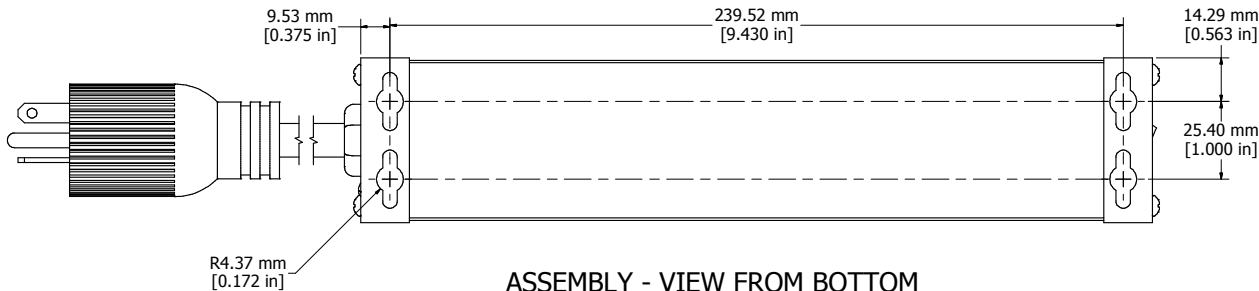

ASSEMBLY - VIEW FROM TOP

ISOMETRIC VIEW

ASSEMBLY - VIEW FROM SIDE

ASSEMBLY - VIEW FROM END

ASSEMBLY - VIEW FROM BOTTOM

1589H4**
Finish - Top - Black Painted Steel
Bottom - Aluminum Extrusion
Rated - 120 VAC, 60 Hz, 20 Amps
Approvals - CSA Certified Standards C22.2 (No. 21-95, 42-99)
- UL Listed, Standard UL1363
Cord Length
1589H4F1 - 6' Foot Power Cord (NEMA 5-20P)
1589H4G1 - 15' Foot Power Cord (NEMA 5-20P)