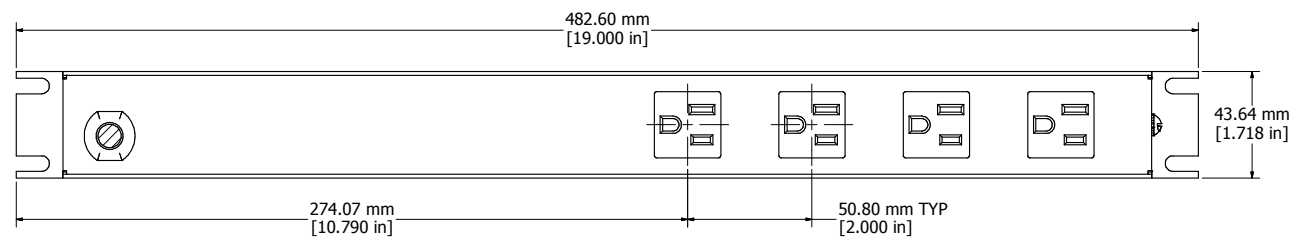

ISOMETRIC VIEW

<b>1583T6A1BKX</b>
Finish - Front - Black Painted Steel
Back - Black Painted Steel
Rated - 125 VAC, 60 Hz, 15 Amps
Approvals - CSA Certified Standards C22.2 (No. 21-95, 42-99)
- UL Recognized Standard UL1363
<b>Cord Length</b>
1583T6A1BKX - 6' Foot Power Cord (NEMA 5-15P)
1583T6B1BKX - 15' Foot Power Cord (NEMA 5-15P)