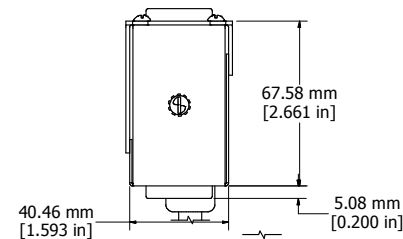

ISOMETRIC VIEW

<b>1583T6A1BKX</b>
Finish - Front - Black Painted Steel
Back - Black Painted Steel
Rated - 125 VAC, 60 Hz, 15 Amps
Approvals - CSA Certified Standards C22.2 (No. 21-95, 42-99)
- UL Recognized Standard UL1363
<b>Cord Length</b>
1583T6A1BKX - 6' Foot Power Cord (NEMA 5-15P)
1583T6B1BKX - 15' Foot Power Cord (NEMA 5-15P)