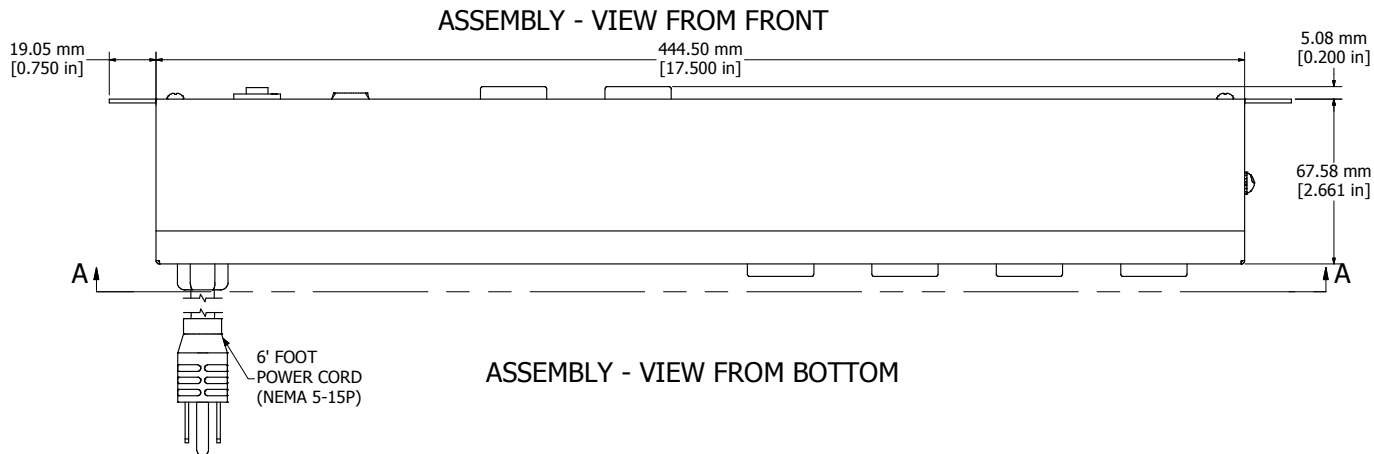

ISOMETRIC VIEW

<b>1583T6A1BKX</b>
Finish - Front - Black Painted Steel
Back - Black Painted Steel
Rated - 125 VAC, 60 Hz, 15 Amps
Approvals - CSA Certified Standards C22.2 (No. 21-95, 42-99)
- UL Recognized Standard UL1363
<b>Cord Length</b>
1583T6A1BKX - 6' Foot Power Cord (NEMA 5-15P)
1583T6B1BKX - 15' Foot Power Cord (NEMA 5-15P)