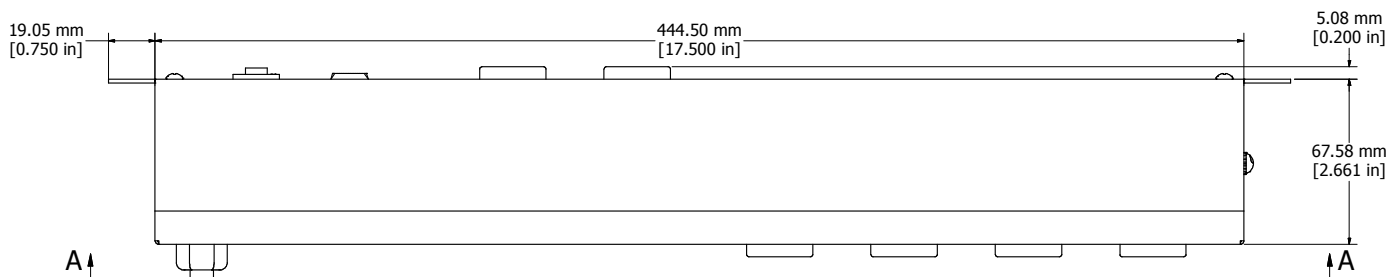

ASSEMBLY - VIEW FROM FRONT

ISOMETRIC VIEW

ASSEMBLY - VIEW FROM BOTTOM

ASSEMBLY - VIEW FROM SIDE

SECTION A-A

1583T6C1BKX
Finish - Front - Black Painted Steel
Back - Black Painted Steel
Rated - 125 VAC, 60 Hz, 15 Amps
Approvals - CSA Certified Standards C22.2 (No. 21-95, 42-99)
- UL Recognized Standard UL1363
Cord Length
1583T6C1BKX - 6' Foot Twist Power Cord (NEMA L5-15P)
1583T6D1BKX - 15' Foot Twist Power Cord (NEMA L5-15P)