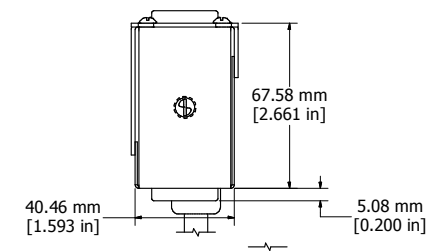

ASSEMBLY - VIEW FROM FRONT

ISOMETRIC VIEW

ASSEMBLY - VIEW FROM BOTTOM

ASSEMBLY - VIEW FROM SIDE

SECTION A-A

1583T6C1BKX
Finish - Front - Black Painted Steel
Back - Black Painted Steel
Rated - 125 VAC, 60 Hz, 15 Amps
Approvals - CSA Certified Standards C22.2 (No. 21-95, 42-99)
- UL Recognized Standard UL1363
Cord Length
1583T6C1BKX - 6' Foot Twist Power Cord (NEMA L5-15P)
1583T6D1BKX - 15' Foot Twist Power Cord (NEMA L5-15P)