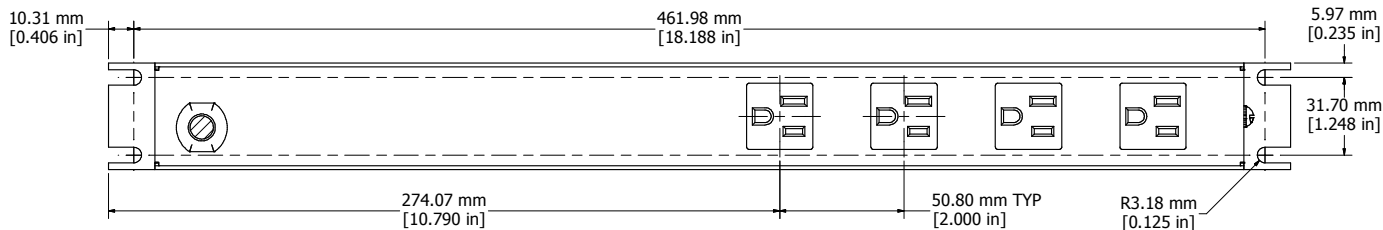

ASSEMBLY - VIEW FROM FRONT

ISOMETRIC VIEW

ASSEMBLY - VIEW FROM BOTTOM

ASSEMBLY - VIEW FROM SIDE

SECTION A-A

1583T6C1BKX
Finish - Front - Black Painted Steel
Back - Black Painted Steel
Rated - 125 VAC, 60 Hz, 15 Amps
Approvals - CSA Certified Standards C22.2 (No. 21-95, 42-99)
- UL Recognized Standard UL1363
Cord Length
1583T6C1BKX - 6' Foot Twist Power Cord (NEMA L5-15P)
1583T6D1BKX - 15' Foot Twist Power Cord (NEMA L5-15P)