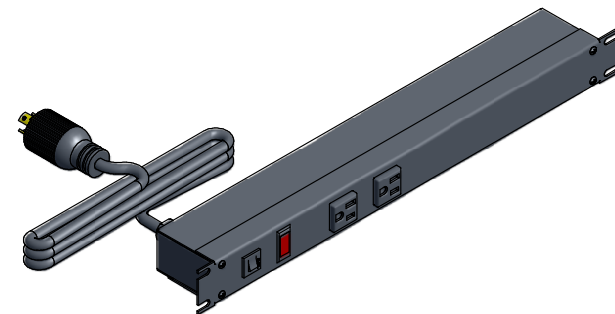

ASSEMBLY - VIEW FROM FRONT

ISOMETRIC VIEW

ASSEMBLY - VIEW FROM BOTTOM

ASSEMBLY - VIEW FROM SIDE

SECTION A-A

1583T6C1BKX
Finish - Front - Black Painted Steel
Back - Black Painted Steel
Rated - 125 VAC, 60 Hz, 15 Amps
Approvals - CSA Certified Standards C22.2 (No. 21-95, 42-99)
- UL Recognized Standard UL1363
Cord Length
1583T6C1BKX - 6' Foot Twist Power Cord (NEMA L5-15P)
1583T6D1BKX - 15' Foot Twist Power Cord (NEMA L5-15P)