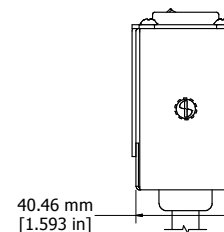

ASSEMBLY - VIEW FROM FRONT

ASSEMBLY - VIEW FROM BOTTOM

ISOMETRIC VIEW

ASSEMBLY - VIEW FROM SIDE

1589H6F1BKRF
Finish - Front - Black Painted Steel
Back - Black Painted Steel
Rated - 125 VAC, 60 Hz, 20 Amps
Approvals - CSA Certified Standards C22.2 (No. 21-95, 42-99)
- UL Recognized Standard UL1363
Cord Length
1589H6F1BKRF - 6' Foot Power Cord (NEMA 5-20P)
1589H6G1BKRF - 15' Foot Power Cord (NEMA 5-20P)