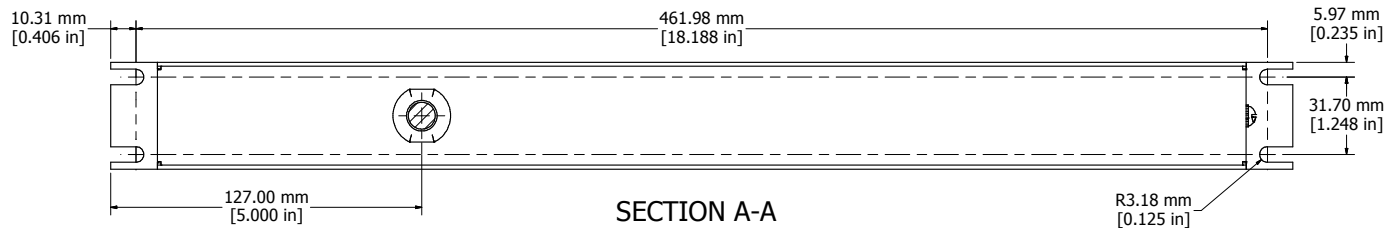

ASSEMBLY - VIEW FROM FRONT

ASSEMBLY - VIEW FROM BOTTOM

ISOMETRIC VIEW

ASSEMBLY - VIEW FROM SIDE

1589H6F1BKRF
Finish - Front - Black Painted Steel
Back - Black Painted Steel
Rated - 125 VAC, 60 Hz, 20 Amps
Approvals - CSA Certified Standards C22.2 (No. 21-95, 42-99)
- UL Recognized Standard UL1363
Cord Length
1589H6F1BKRF - 6' Foot Power Cord (NEMA 5-20P)
1589H6G1BKRF - 15' Foot Power Cord (NEMA 5-20P)