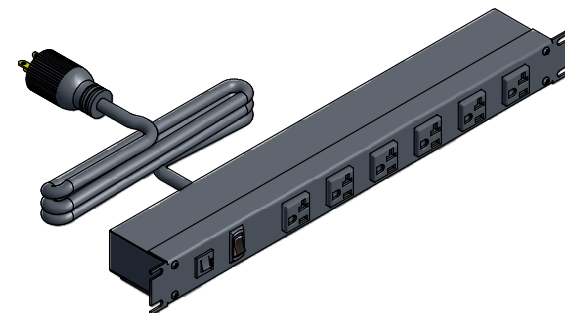

ASSEMBLY - VIEW FROM FRONT

ASSEMBLY - VIEW FROM BOTTOM

ISOMETRIC VIEW

ASSEMBLY - VIEW FROM SIDE

1589H6F1BKRF
Finish - Front - Black Painted Steel
Back - Black Painted Steel
Rated - 125 VAC, 60 Hz, 20 Amps
Approvals - CSA Certified Standards C22.2 (No. 21-95, 42-99)
- UL Recognized Standard UL1363
Cord Length
1589H6F1BKRF - 6' Foot Power Cord (NEMA 5-20P)
1589H6G1BKRF - 15' Foot Power Cord (NEMA 5-20P)