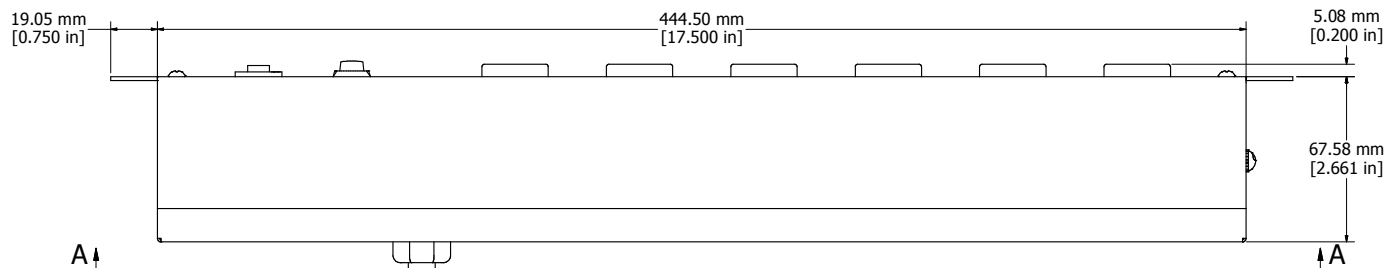

ASSEMBLY - VIEW FROM FRONT

ASSEMBLY - VIEW FROM BOTTOM

ISOMETRIC VIEW

ASSEMBLY - VIEW FROM SIDE

1589H6F1BKRF
Finish - Front - Black Painted Steel
Back - Black Painted Steel
Rated - 125 VAC, 60 Hz, 20 Amps
Approvals - CSA Certified Standards C22.2 (No. 21-95, 42-99)
- UL Recognized Standard UL1363
Cord Length
1589H6F1BKRF - 6' Foot Power Cord (NEMA 5-20P)
1589H6G1BKRF - 15' Foot Power Cord (NEMA 5-20P)