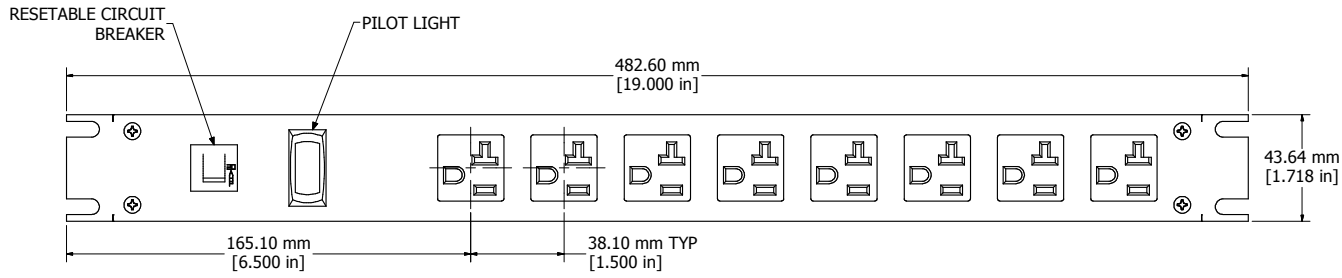

8 | 7 | 6 | 5 | 4 | 3 | 2 | 1

ASSEMBLY - VIEW FROM FRONT

ISOMETRIC VIEW

ASSEMBLY - VIEW FROM SIDE

ASSEMBLY - VIEW FROM BOTTOM

1589T8F1BKRF
Finish - Front - Black Painted Steel
Back - Black Painted Steel
Rated - 125 VAC, 60 Hz, 20 Amps
Approvals - CSA Certified Standards C22.2 (No. 21-95, 42-99)
- UL Recognized Standard UL1363
Cord Length
1589T8F1BKRF - 6' Foot Power Cord (NEMA 5-20P)
1589T8G1BKRF - 15' Foot Power Cord (NEMA 5-20P)