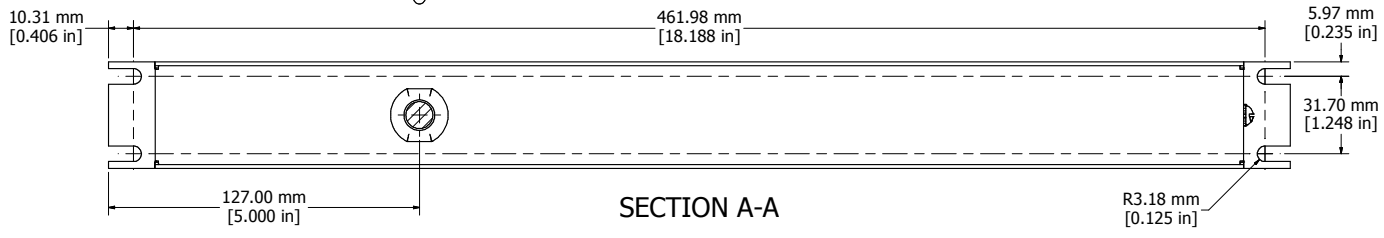

8 | 7 | 6 | 5 | 4 | 3 | 2 | 1

ASSEMBLY - VIEW FROM FRONT

ISOMETRIC VIEW

ASSEMBLY - VIEW FROM SIDE

ASSEMBLY - VIEW FROM BOTTOM

1589T8F1BKRF
Finish - Front - Black Painted Steel
Back - Black Painted Steel
Rated - 125 VAC, 60 Hz, 20 Amps
Approvals - CSA Certified Standards C22.2 (No. 21-95, 42-99)
- UL Recognized Standard UL1363
Cord Length
1589T8F1BKRF - 6' Foot Power Cord (NEMA 5-20P)
1589T8G1BKRF - 15' Foot Power Cord (NEMA 5-20P)