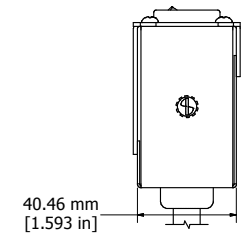

8 | 7 | 6 | 5 | 4 | 3 | 2 | 1

ASSEMBLY - VIEW FROM FRONT

ISOMETRIC VIEW

ASSEMBLY - VIEW FROM SIDE

ASSEMBLY - VIEW FROM BOTTOM

1589T8F1BKRF
Finish - Front - Black Painted Steel
Back - Black Painted Steel
Rated - 125 VAC, 60 Hz, 20 Amps
Approvals - CSA Certified Standards C22.2 (No. 21-95, 42-99)
- UL Recognized Standard UL1363
Cord Length
1589T8F1BKRF - 6' Foot Power Cord (NEMA 5-20P)
1589T8G1BKRF - 15' Foot Power Cord (NEMA 5-20P)