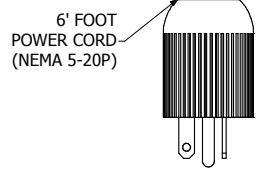

8 | 7 | 6 | 5 | 4 | 3 | 2 | 1

ASSEMBLY - VIEW FROM FRONT

ISOMETRIC VIEW

ASSEMBLY - VIEW FROM SIDE

ASSEMBLY - VIEW FROM BOTTOM

1589T8F1BKRF
Finish - Front - Black Painted Steel
Back - Black Painted Steel
Rated - 125 VAC, 60 Hz, 20 Amps
Approvals - CSA Certified Standards C22.2 (No. 21-95, 42-99)
- UL Recognized Standard UL1363
Cord Length
1589T8F1BKRF - 6' Foot Power Cord (NEMA 5-20P)
1589T8G1BKRF - 15' Foot Power Cord (NEMA 5-20P)