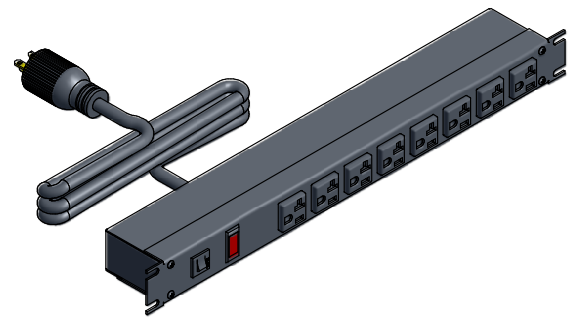

8 | 7 | 6 | 5 | 4 | 3 | 2 | 1

ASSEMBLY - VIEW FROM FRONT

ISOMETRIC VIEW

ASSEMBLY - VIEW FROM SIDE

ASSEMBLY - VIEW FROM BOTTOM

1589T8F1BKRF
Finish - Front - Black Painted Steel
Back - Black Painted Steel
Rated - 125 VAC, 60 Hz, 20 Amps
Approvals - CSA Certified Standards C22.2 (No. 21-95, 42-99)
- UL Recognized Standard UL1363
Cord Length
1589T8F1BKRF - 6' Foot Power Cord (NEMA 5-20P)
1589T8G1BKRF - 15' Foot Power Cord (NEMA 5-20P)