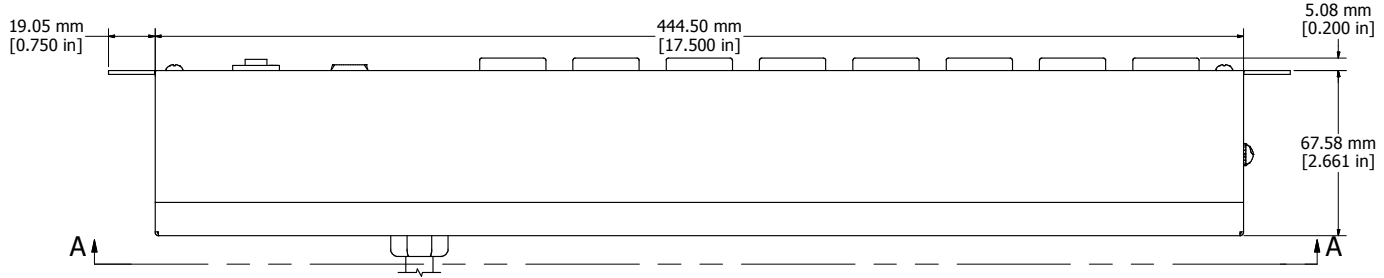

8 | 7 | 6 | 5 | 4 | 3 | 2 | 1

ASSEMBLY - VIEW FROM FRONT

ISOMETRIC VIEW

ASSEMBLY - VIEW FROM SIDE

ASSEMBLY - VIEW FROM BOTTOM

1589T8F1BKRF
Finish - Front - Black Painted Steel
Back - Black Painted Steel
Rated - 125 VAC, 60 Hz, 20 Amps
Approvals - CSA Certified Standards C22.2 (No. 21-95, 42-99)
- UL Recognized Standard UL1363
Cord Length
1589T8F1BKRF - 6' Foot Power Cord (NEMA 5-20P)
1589T8G1BKRF - 15' Foot Power Cord (NEMA 5-20P)