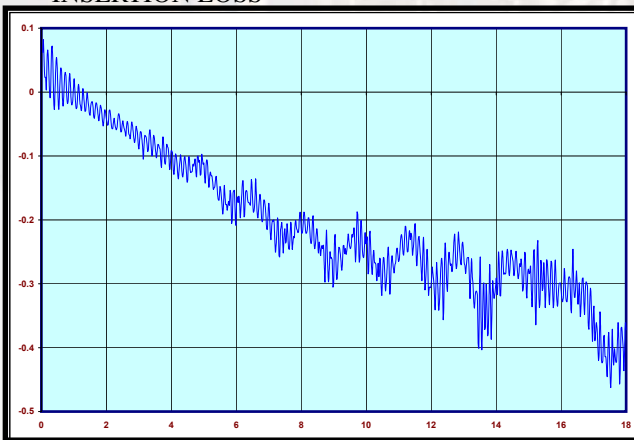

## 12 GHz HAND FORMABLE .086 COAX CABLES

### 50 Ohm DC-12 GHz Hand Formable Coaxial Cables

**Features:**

- Center Conductor:** Silver-plated copper clad steel wire
- Outer Braid:** Tin-soaked copper braid, 100% coverage
- Insulation:** PTFE (Polytetrafluoroethylene) dielectric
- Cable Outer Dia.:** 0.086" (2.2mm)
- Connectors:** Gold plated brass
- Center Pin:** Gold plated brass
- Operating Temperature:** -40°C to +85°C
- Minimum Bend Radius:** 0.24" (6mm) single bend  
0.99" (25mm) multiple bends

*Electrically Matched Pairs Available*

PN: CCSMA-MM-086-3  
INSERTION LOSS

**Electrical Specifications:**

- Impedance:** 50 Ohms
- Frequency:** DC to 12 GHz
- Insertion Loss:** <0.82 dB/ft at 12 GHz
- VSWR:** <1.3, DC to 12 GHz
- Nominal Capacitance:** 28.6 pF/ft
- Velocity of Propagation:** 70%
- RF Shielding:** < -130 dB
- Attenuation (dB/ft):** 0.30 Typ. at 2 GHz  
0.46 Typ. at 4 GHz  
0.70 Typ. at 8 GHz  
0.76 Typ. at 10 GHz  
0.82 Typ. at 12 GHz

- Avg. Power in (Watts):** 900 @ 100 MHz  
200 @ 1 GHz  
50 @ 10 GHz

- Applications:** Jumpers  
Instrumentation  
High Frequency Interconnects

**SMA / SMA [Straight/Straight]**

Part Number	Description	Length
CCSMA-MM-086-3	.086 Hand Formable Coax Cable, SMA Male/Male, Straight/Straight	3"
CCSMA-MM-086-4	.086 Hand Formable Coax Cable, SMA Male/Male, Straight/Straight	4"
CCSMA-MM-086-5	.086 Hand Formable Coax Cable, SMA Male/Male, Straight/Straight	5"
CCSMA-MM-086-6	.086 Hand Formable Coax Cable, SMA Male/Male, Straight/Straight	6"
CCSMA-MM-086-7	.086 Hand Formable Coax Cable, SMA Male/Male, Straight/Straight	7"
CCSMA-MM-086-8	.086 Hand Formable Coax Cable, SMA Male/Male, Straight/Straight	8"
CCSMA-MM-086-10	.086 Hand Formable Coax Cable, SMA Male/Male, Straight/Straight	10"
CCSMA-MM-086-12	.086 Hand Formable Coax Cable, SMA Male/Male, Straight/Straight	12"
CCSMA-MM-086-18	.086 Hand Formable Coax Cable, SMA Male/Male, Straight/Straight	18"
CCSMA-MM-086-24	.086 Hand Formable Coax Cable, SMA Male/Male, Straight/Straight	24"