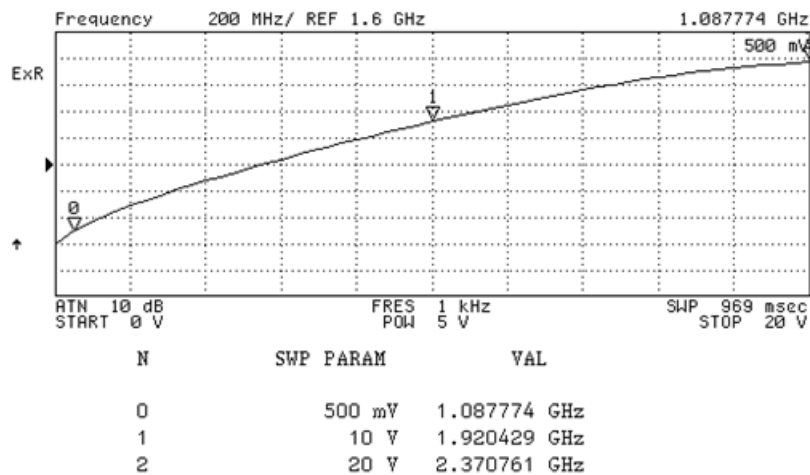

Phase Noise (1 Hz BW, Typical)

Tuning Curve (Typical)

**Product Control:**

Crystek Part Number:	CRBV55BE-1220-2250	Release Date:	12-Dec-07
Revision Level:	B	Responsible:	C. Vales

Specification is subject to change without notice