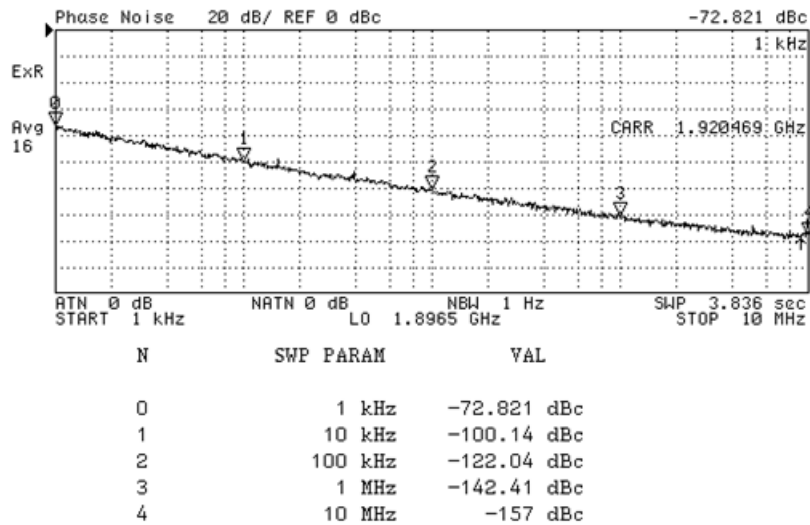

Phase Noise (1 Hz BW, Typical)

Tuning Curve (Typical)

**Product Control:**

Crystek Part Number:	CRBV55BE-1220-2250	Release Date:	12-Dec-07
Revision Level:	B	Responsible:	C. Vales

Specification is subject to change without notice