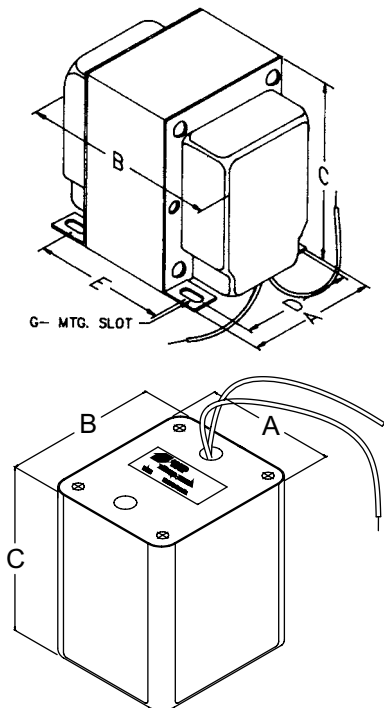

Enclosed

Chokes

ENCLOSED & POTTED D.C. FILTER CHOKES

- Enclosed, 4-hole chassis mount chokes (some models also available epoxy potted in a black powder paint - drawn steel cabinet - see chart). Potted models mount with 1/4" - 20 hardware (included).
- Tolerance of 15% on both inductance & resistance. Inductances measured at rated D.C. current.
- Minimum 8" long leads.
- Units will exhibit less inductance at slightly higher currents or more at lower currents.
- Perfect for high voltage power supply filtering, case matches power transformers & tube audio output transformers.

Part No.	Style	Inductance (Henrys)	Current (D.C. ma.)	Resistance (Ohms)	Max. Operating (Volts D.C.)	Wt. Lbs.	Dim. Ref.
193B	Enclosed	12	100	155	600	2.5	X6
193C	Enclosed	20	100	181	600	3.25	X8
193CP	Potted	20	100	184	800	5.0	P1
193D	Enclosed	8	150	75	600	3.25	X8
193G	Enclosed	10	150	102	800	4.25	X17
193GP	Potted	10	150	103	800	6.0	P1
193H	Enclosed	5	200	65	600	2.5	X6
193J	Enclosed	10	200	82	800	5.5	X11
193JP	Potted	10	200	79	800	7.5	P1
193K	Enclosed	2.6	300	21	800	3.25	X8
193L	Enclosed	5	300	57	800	5.5	X11
193LP	Potted	5	300	55	800	7.5	P1
193M	Enclosed	10	300	63	800	10.5	X14
193MP	Potted	10	300	63	800	10.5	P1
193N	Enclosed	3	500	35	600	5.0	X11
193NP	Potted	3	500	36	800	7.0	P1
193P	Enclosed	5	500	26	800	10.75	X14
193Q	Enclosed	10	500	53	1000	21.0	X16
193R	Enclosed	0.3	1000	3.50	1000	4.5	X10
193S	Enclosed	1	1000	5.75	1000	8.0	X13
193T	Enclosed	0.05	2000	0.7	300	2.5	X6
193U	Enclosed	0.2	2000	1.7	300	6.0	X12
193V	Enclosed	0.15	3000	1.0	300	9.0	X14

Dimension Table

Mtg. Style	Dimensions (Inches)					G-Mtg. Slot
	A	B	C	D	E	
P1	3.31	3.88	4.25	-	-	-
X6	2.50	2.75	3.06	2.00	1.69	.203 X .38
X8	2.50	3.25	3.06	2.00	2.19	.203 X .38
X10	3.13	3.50	3.81	2.50	2.19	.203 X .38
X11	3.13	3.75	3.81	2.50	2.44	.203 X .38
X12	3.13	4.25	3.81	2.50	2.94	.203 X .38
X13	3.75	4.00	4.56	3.00	2.81	.203 X .38
X14	3.75	4.50	4.56	3.00	3.31	.203 X .38
X16	3.75	5.50	4.56	3.00	4.31	.203 X .38
X17	3.13	3.25	3.81	2.50	1.94	.203 X .38

EUROPE

Basingstoke, UK 01256 812812

AUSTRALIA

Queenstown, Australia 61-8-8240-2244

www.hammondmfg.com

CANADA

Guelph, Ontario (519) 822-2960
St. Laurent, Quebec (514) 343-9010

USA

Cheektowaga, NY (716) 630-7030