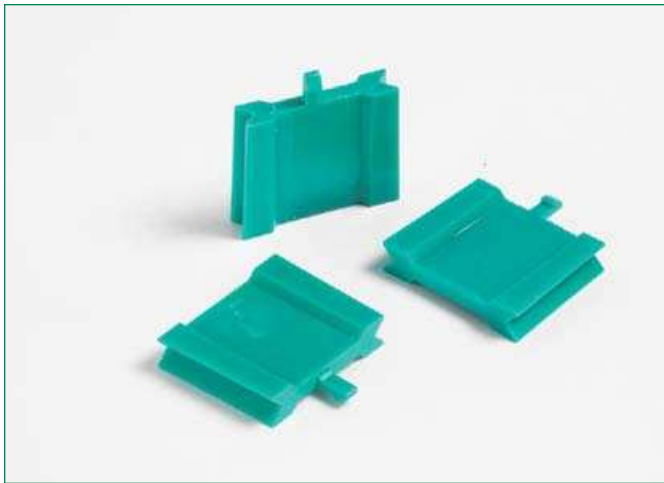

Assembly Accessories - BLOK LOKS™

RoHS

Dimensions in mm / Maße in mm

Part Number / Artikel-Nr.	Remarks / Bemerkungen
03540523Z (250 pcs.)	-

Mounting Accessories - Mounting Standoffs

RoHS

Dimensions in mm / Maße in mm

Part Number / Artikel-Nr.	Remarks / Bemerkungen
03540515Z (10 pcs.)	0.75 Inch / 19mm
03540516Z (10 pcs.)	1 Inch / 25.4mm
03540517Z (10 pcs.)	1.25 Inch / 31.7mm

Assembly/Mounting Accessories

Mounting Accessories - Mounting Module

RoHS

Dimensions in mm / Maße in mm

Part Number / Artikel-Nr.	Remarks / Bemerkungen
03540514Z (40 pcs.)	-

Mounting Leg

RoHS

Dimensions in mm / Maße in mm

Part Number / Artikel-Nr.	Remarks / Bemerkungen
03540541Z (50 pcs.)	2.50 Inch / 63.5mm
03540518Z (50 pcs.)	3 Inch / 76.2mm